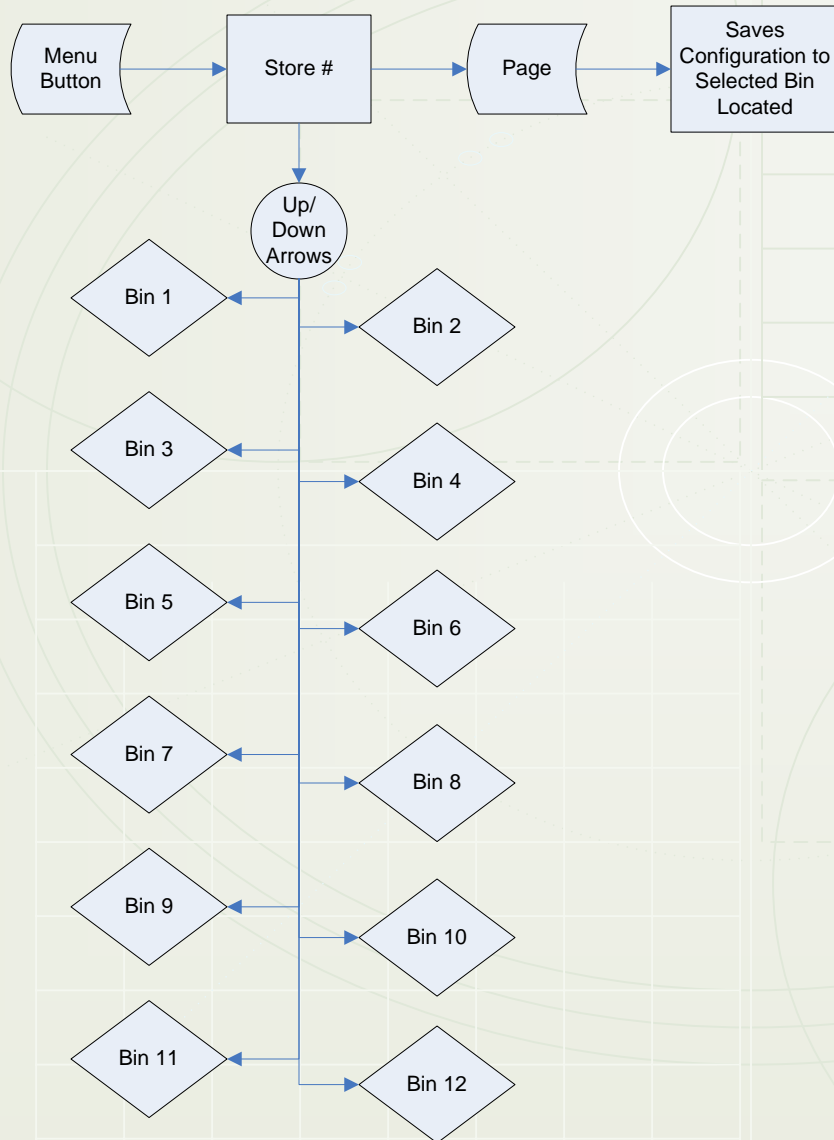

Quantum Composers 9530 Series Pulse Generator – Menu Structure

Advanced Channel Menus – The following can be used to access Channels A through H by pressing the channel button twice

Quantum Composers 9530 Series Pulse Generator – Menu Structure

Gate Menu

Quantum Composers 9530 Series Pulse Generator – Menu Structure

Trigger Menu

Quantum Composers 9530 Series Pulse Generator – Menu Structure

Rate & Clock Source Menu

Quantum Composers 9530 Series Pulse Generator – Menu Structure

Shot Counter Menu

Quantum Composers 9530 Series Pulse Generator – Menu Structure

System Configuration Menu

Quantum Composers 9530 Series Pulse Generator – Menu Structure

Store Menu

Quantum Composers 9530 Series Pulse Generator – Menu Structure

Recall Menu

Quantum Composers 9530 Series Pulse Generator – Menu Structure

Auxiliary Page

Quantum Composers 9530 Series Pulse Generator – Menu Structure

Info Page