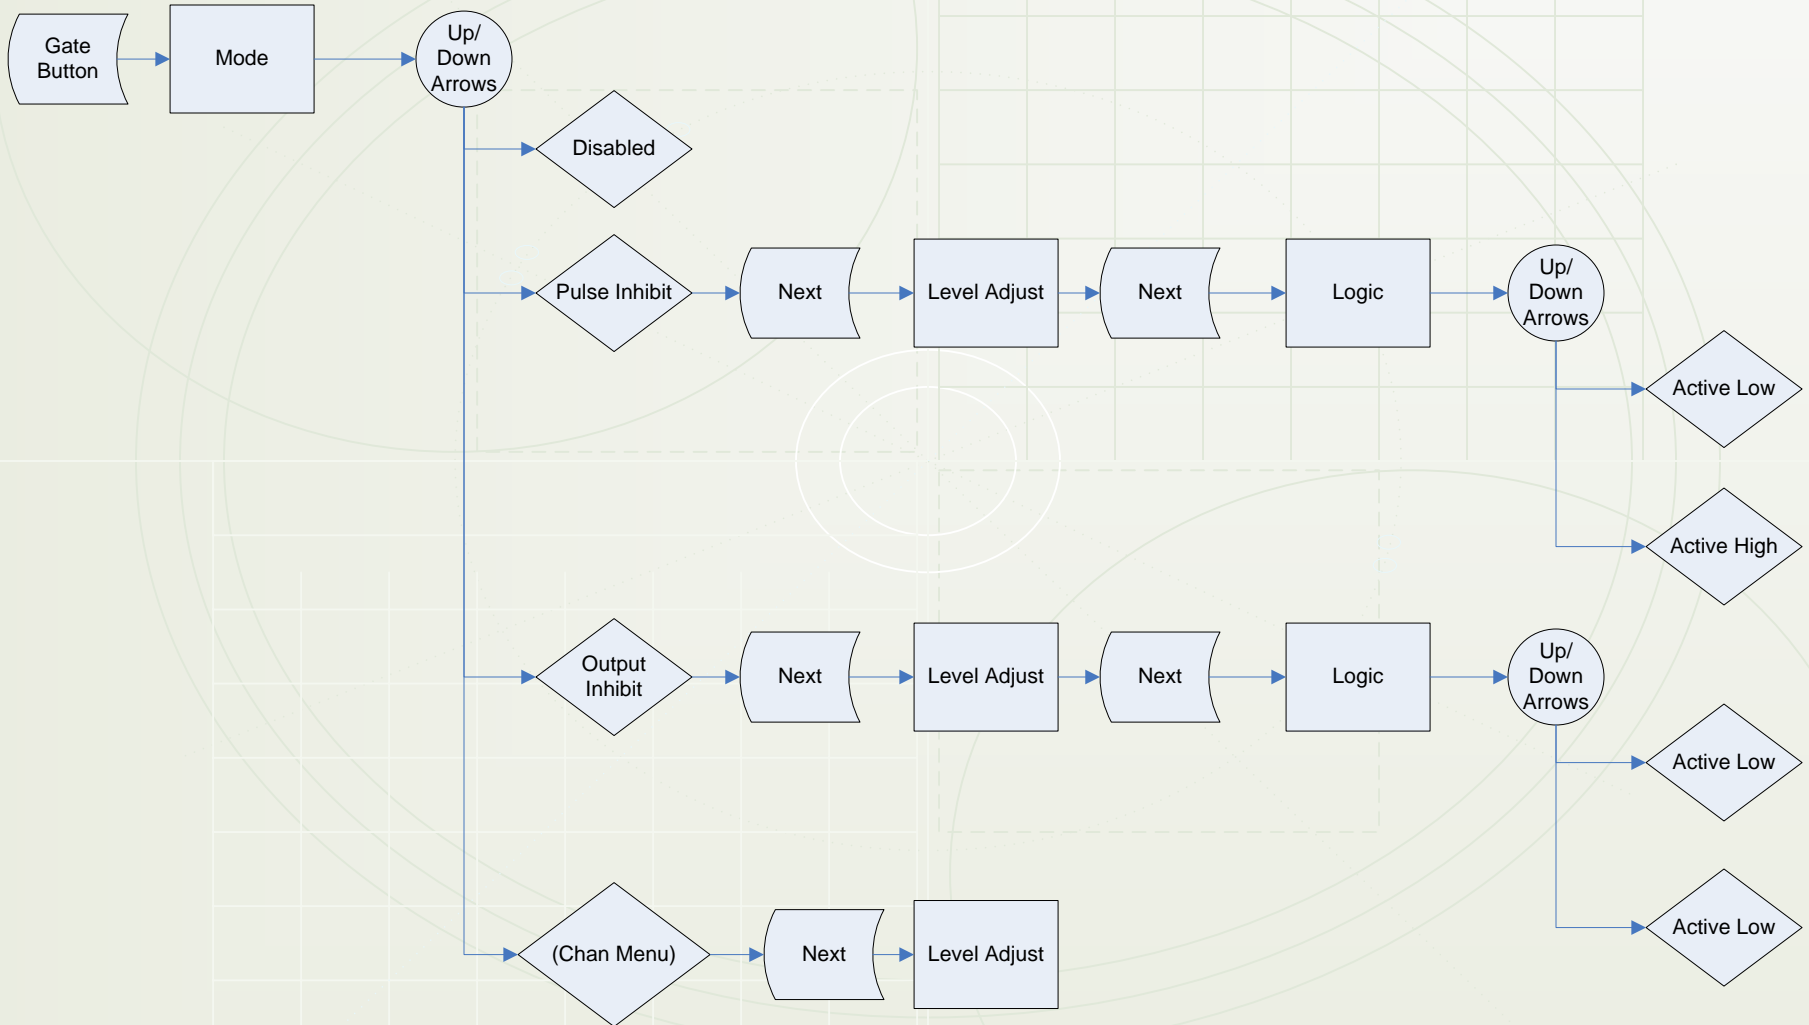

Quantum Composers 9530 Series Pulse Generator – Menu Structure

Channel Menus – The following can be used to access Channels A through H

Quantum Composers 9530 Series Pulse Generator – Menu Structure

Channel Menus – The following can be used to access Channels A through H

Quantum Composers 9530 Series Pulse Generator – Menu Structure

Advanced Channel Menus – The following can be used to access Channels A through H by pressing the channel button twice

Quantum Composers 9530 Series Pulse Generator – Menu Structure

Gate Menu

Quantum Composers 9530 Series Pulse Generator – Menu Structure

Trigger Menu

Quantum Composers 9530 Series Pulse Generator – Menu Structure

Rate & Clock Source Menu

Quantum Composers 9530 Series Pulse Generator – Menu Structure