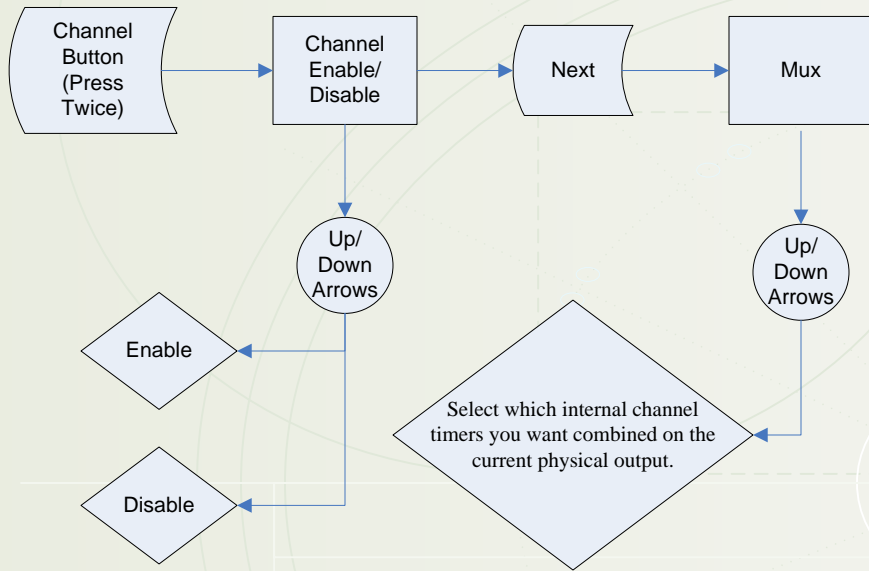

Quantum Composers 9530 Series Pulse Generator – Menu Structure

Channel Menus – The following can be used to access Channels A through H

Quantum Composers 9530 Series Pulse Generator – Menu Structure

Channel Menus – The following can be used to access Channels A through H

Quantum Composers 9530 Series Pulse Generator – Menu Structure

Advanced Channel Menus – The following can be used to access Channels A through H by pressing the channel button twice

Quantum Composers 9530 Series Pulse Generator – Menu Structure

Gate Menu

Quantum Composers 9530 Series Pulse Generator – Menu Structure

Trigger Menu

Quantum Composers 9530 Series Pulse Generator – Menu Structure

Rate & Clock Source Menu

Quantum Composers 9530 Series Pulse Generator – Menu Structure