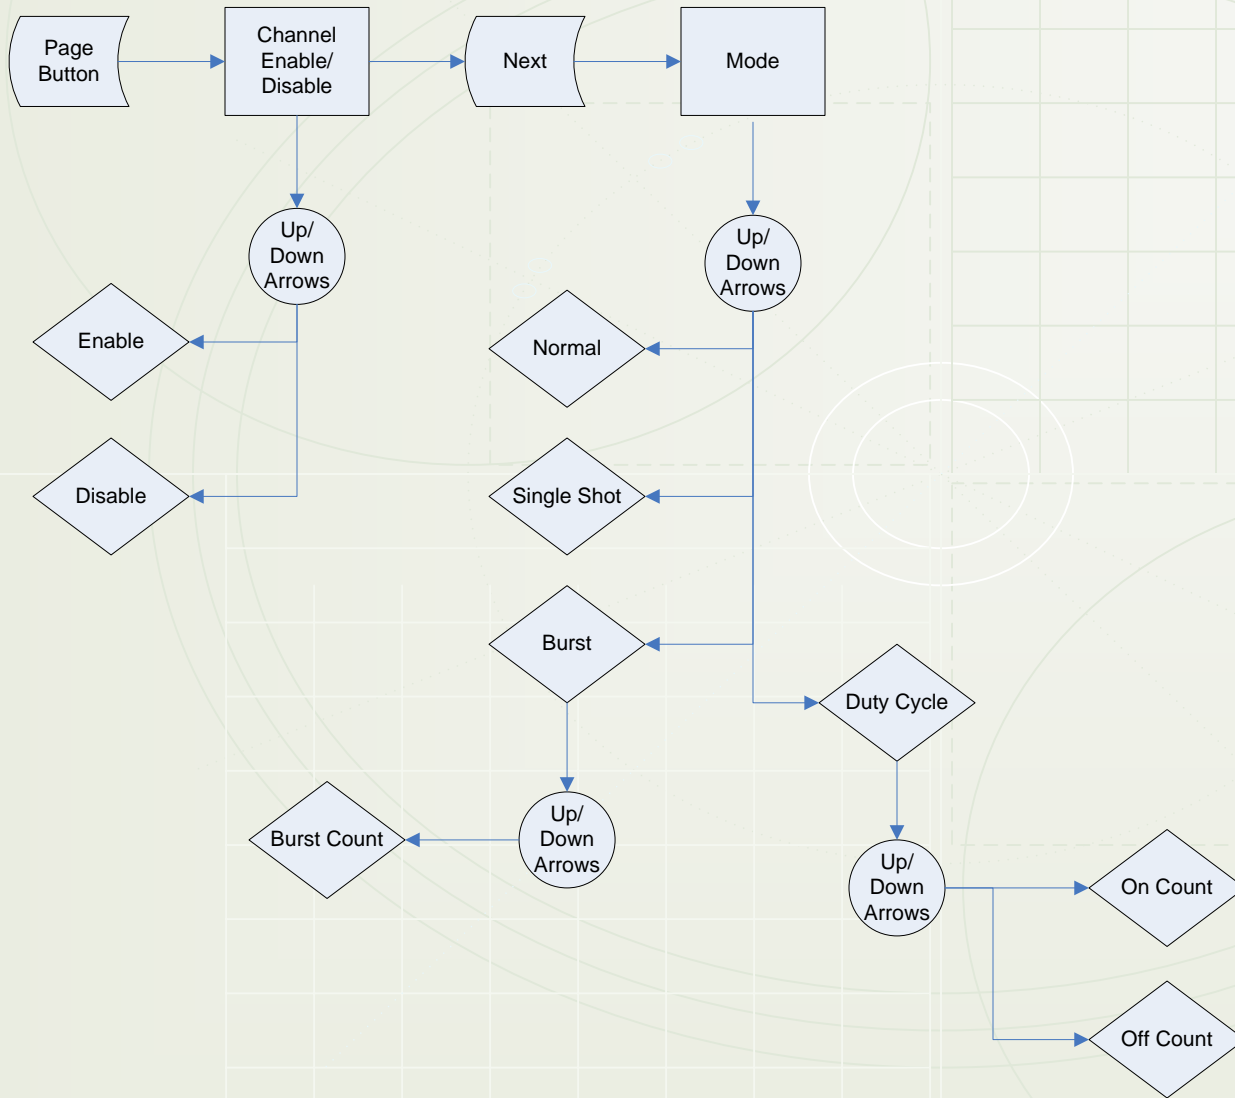

Quantum Composers 9530 Series Pulse Generator – Menu Structure

Channel Menus – The following can be used to access Channels A through H

Quantum Composers 9530 Series Pulse Generator – Menu Structure

Channel Menus – The following can be used to access Channels A through H

Quantum Composers 9530 Series Pulse Generator – Menu Structure

Advanced Channel Menus – The following can be used to access Channels A through H by pressing the channel button twice

Quantum Composers 9530 Series Pulse Generator – Menu Structure

Gate Menu

Quantum Composers 9530 Series Pulse Generator – Menu Structure

Trigger Menu

Quantum Composers 9530 Series Pulse Generator – Menu Structure

Rate & Clock Source Menu

Quantum Composers 9530 Series Pulse Generator – Menu Structure