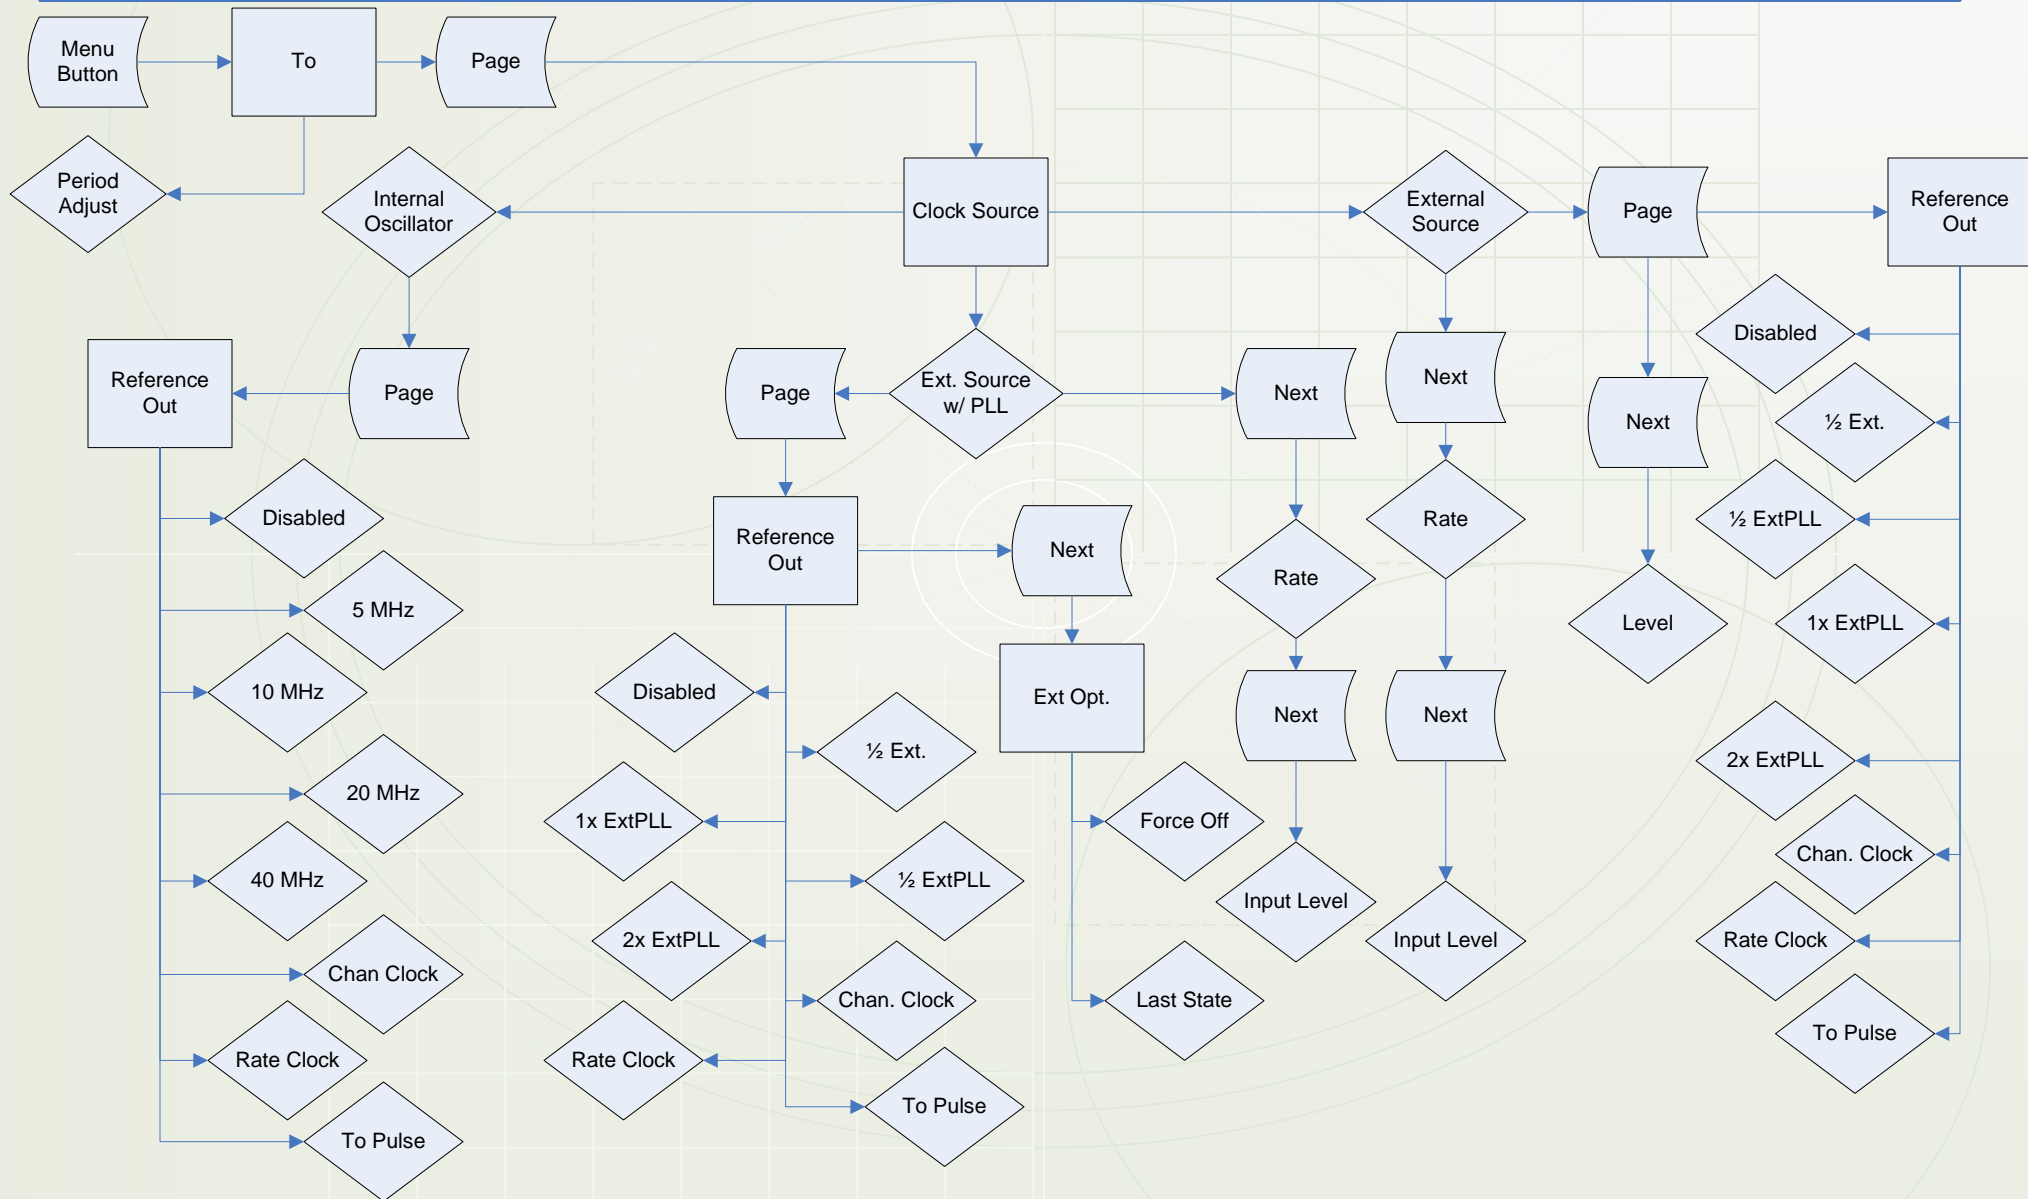

Quantum Composers 9530 Series Pulse Generator – Menu Structure

Channel Menus – The following can be used to access Channels A through H

Quantum Composers 9530 Series Pulse Generator – Menu Structure

Channel Menus – The following can be used to access Channels A through H

Quantum Composers 9530 Series Pulse Generator – Menu Structure

Advanced Channel Menus – The following can be used to access Channels A through H by pressing the channel button twice

Quantum Composers 9530 Series Pulse Generator – Menu Structure

Gate Menu

Quantum Composers 9530 Series Pulse Generator – Menu Structure

Trigger Menu

Quantum Composers 9530 Series Pulse Generator – Menu Structure

Rate & Clock Source Menu

Quantum Composers 9530 Series Pulse Generator – Menu Structure