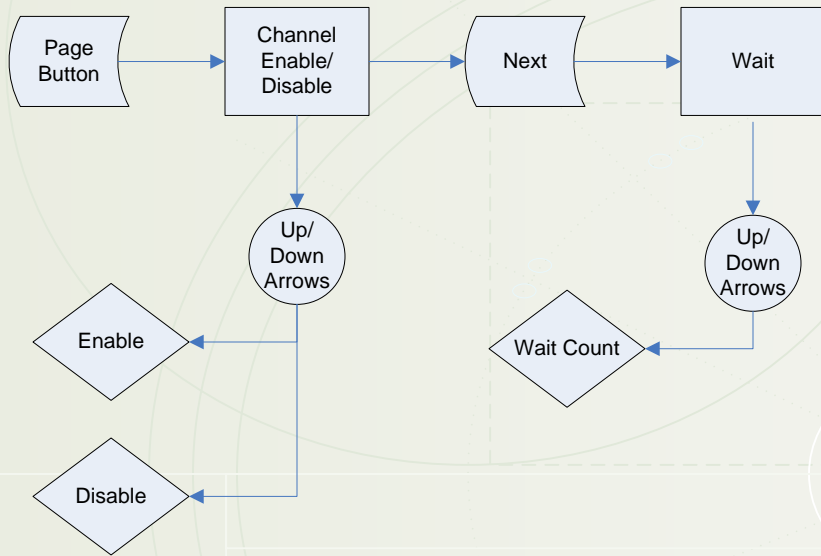

Quantum Composers 9530 Series Pulse Generator – Menu Structure

Channel Menus – The following can be used to access Channels A through H

Quantum Composers 9530 Series Pulse Generator – Menu Structure

Channel Menus – The following can be used to access Channels A through H

Quantum Composers 9530 Series Pulse Generator – Menu Structure

Advanced Channel Menus – The following can be used to access Channels A through H by pressing the channel button twice

Quantum Composers 9530 Series Pulse Generator – Menu Structure