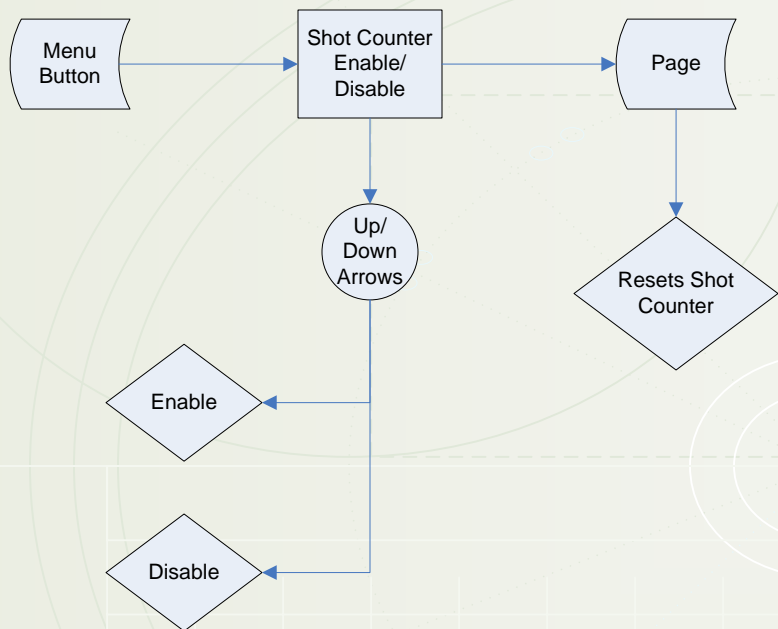

Quantum Composers 9530 Series Pulse Generator – Menu Structure

Advanced Channel Menus – The following can be used to access Channels A through H by pressing the channel button twice

Quantum Composers 9530 Series Pulse Generator – Menu Structure

Gate Menu

Quantum Composers 9530 Series Pulse Generator – Menu Structure

Trigger Menu

Quantum Composers 9530 Series Pulse Generator – Menu Structure

Rate & Clock Source Menu

Quantum Composers 9530 Series Pulse Generator – Menu Structure

Shot Counter Menu

Quantum Composers 9530 Series Pulse Generator – Menu Structure

System Configuration Menu

Quantum Composers 9530 Series Pulse Generator – Menu Structure

Store Menu

Quantum Composers 9530 Series Pulse Generator – Menu Structure