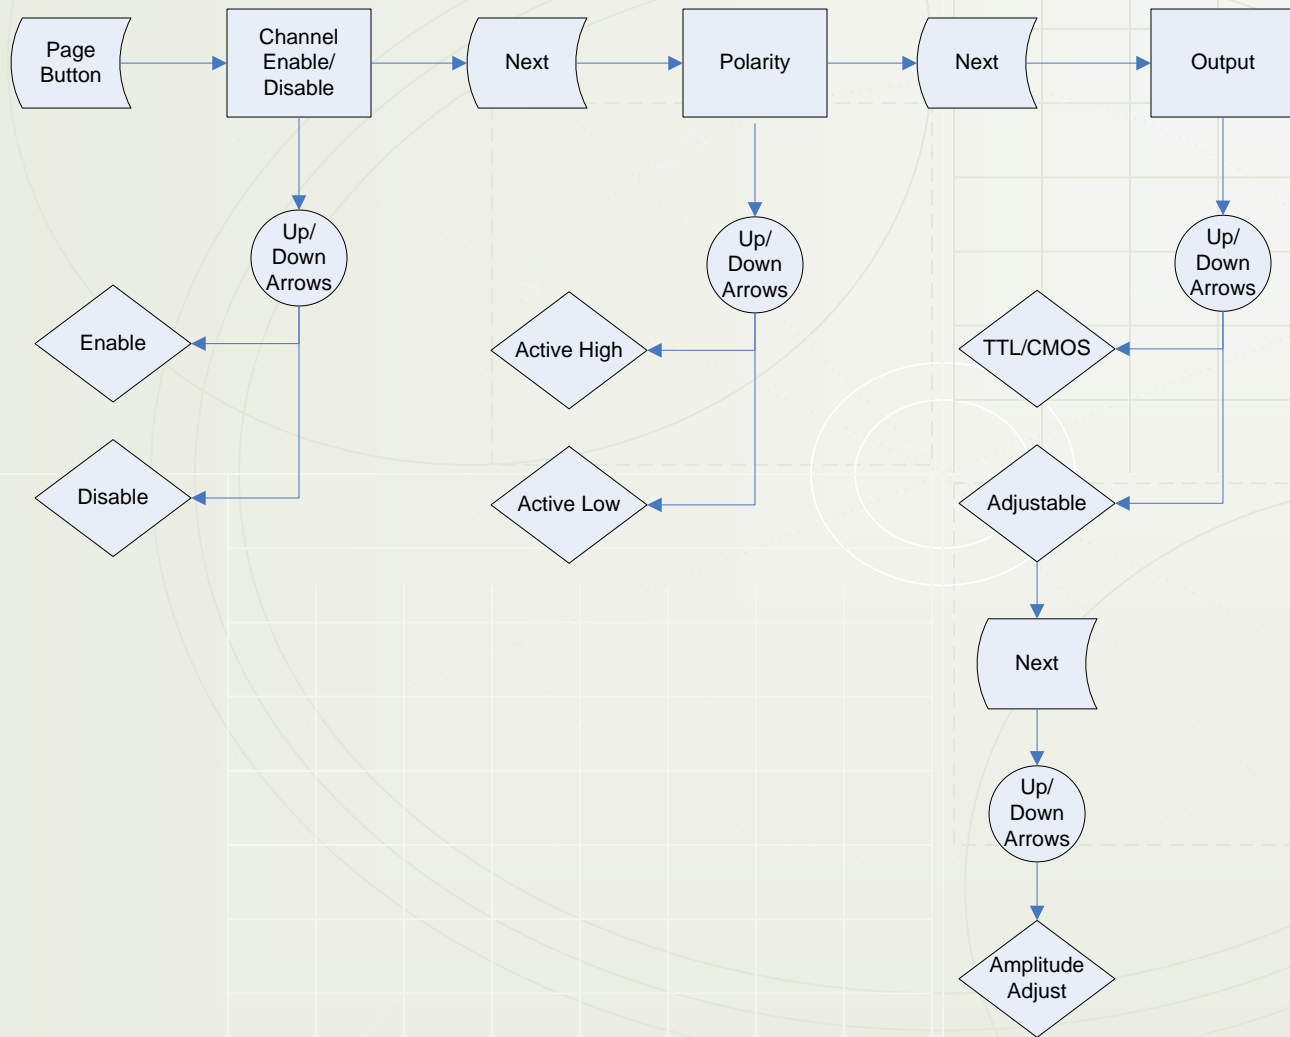

Quantum Composers 9530 Series Pulse Generator – Menu Structure

Channel Menus – The following can be used to access Channels A through H

Quantum Composers 9530 Series Pulse Generator – Menu Structure

Channel Menus – The following can be used to access Channels A through H

Quantum Composers 9530 Series Pulse Generator – Menu Structure

Advanced Channel Menus – The following can be used to access Channels A through H by pressing the channel button twice

Quantum Composers 9530 Series Pulse Generator – Menu Structure

Gate Menu

Quantum Composers 9530 Series Pulse Generator – Menu Structure

Trigger Menu

Quantum Composers 9530 Series Pulse Generator – Menu Structure

Rate & Clock Source Menu

Quantum Composers 9530 Series Pulse Generator – Menu Structure