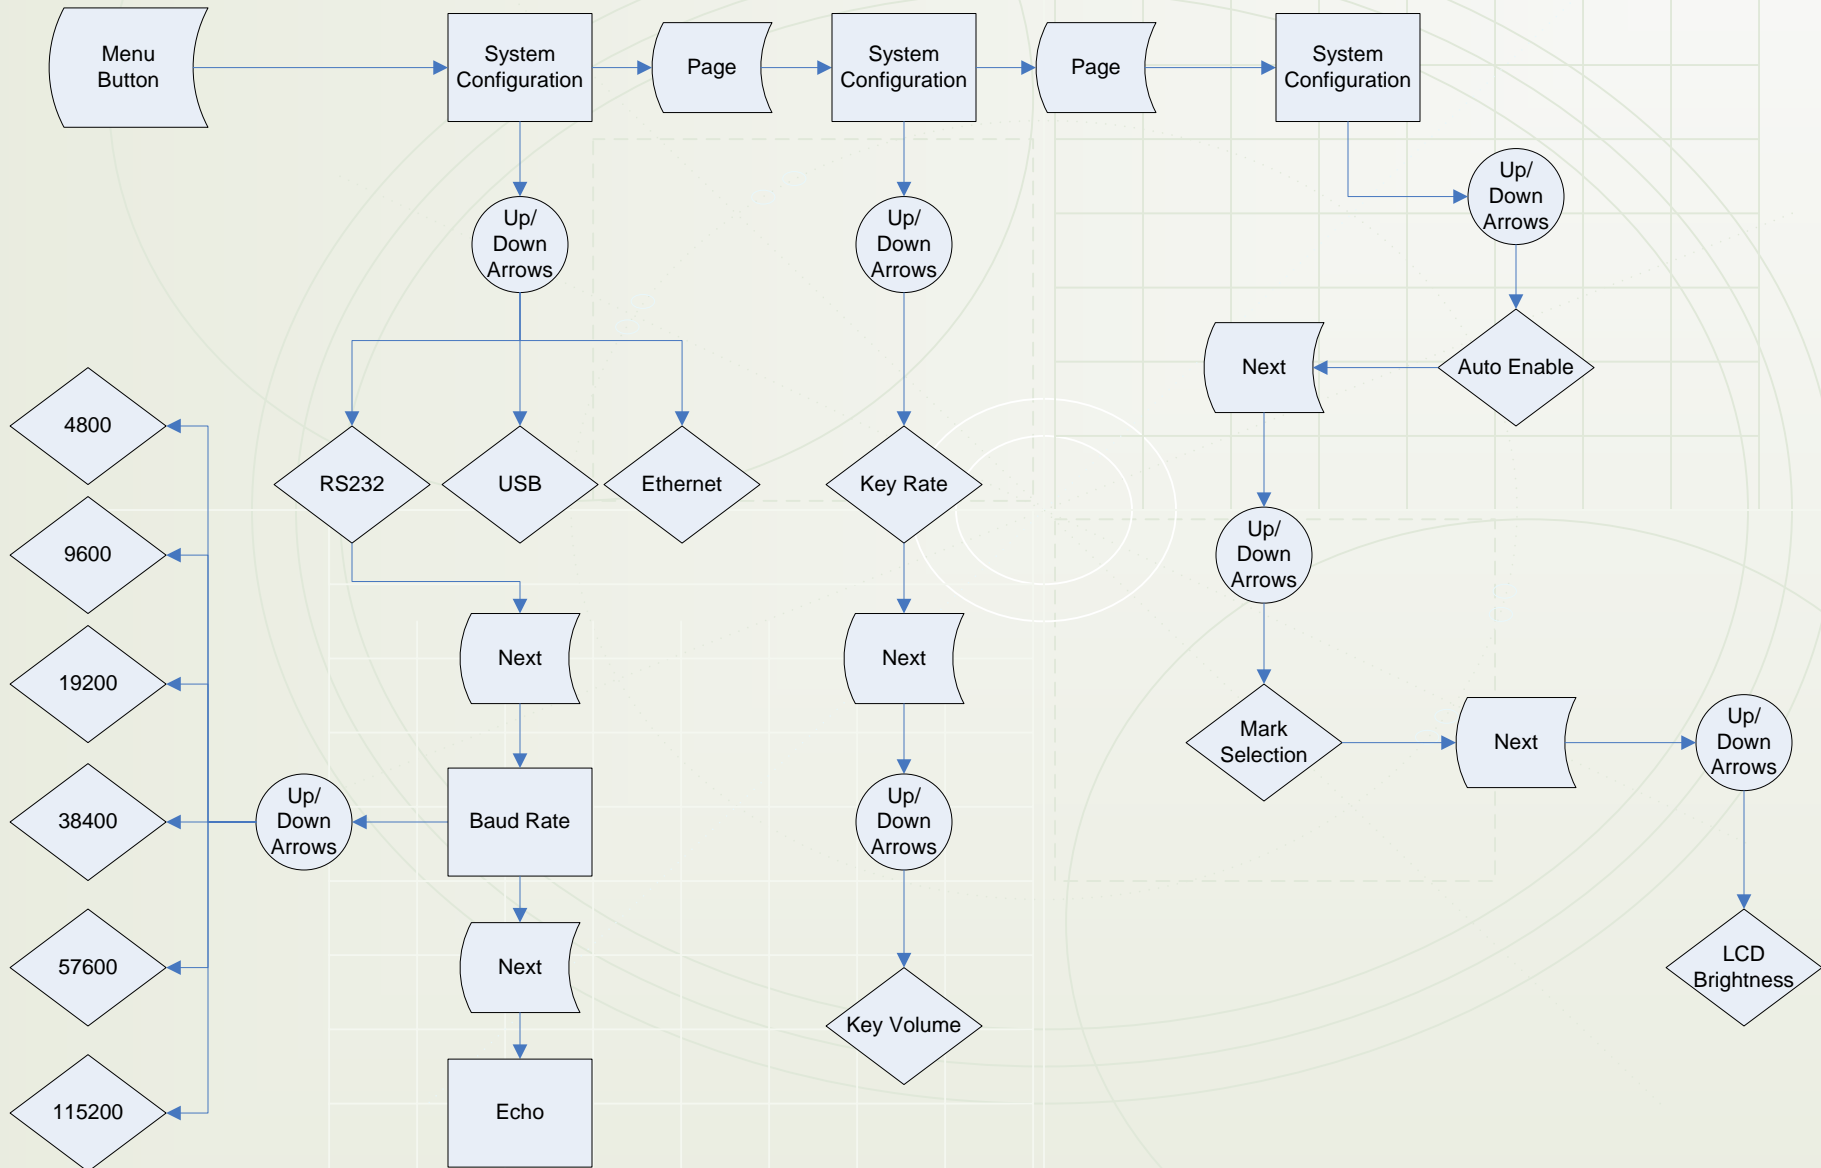

Quantum Composers 9530 Series Pulse Generator – Menu Structure

Channel Menus – The following can be used to access Channels A through H

Quantum Composers 9530 Series Pulse Generator – Menu Structure

Channel Menus – The following can be used to access Channels A through H

Quantum Composers 9530 Series Pulse Generator – Menu Structure

Advanced Channel Menus – The following can be used to access Channels A through H by pressing the channel button twice

Quantum Composers 9530 Series Pulse Generator – Menu Structure

Gate Menu

Quantum Composers 9530 Series Pulse Generator – Menu Structure

Trigger Menu

Quantum Composers 9530 Series Pulse Generator – Menu Structure

Rate & Clock Source Menu

Quantum Composers 9530 Series Pulse Generator – Menu Structure

Shot Counter Menu

Quantum Composers 9530 Series Pulse Generator – Menu Structure

System Configuration Menu

Quantum Composers 9530 Series Pulse Generator – Menu Structure

Store Menu

Quantum Composers 9530 Series Pulse Generator – Menu Structure