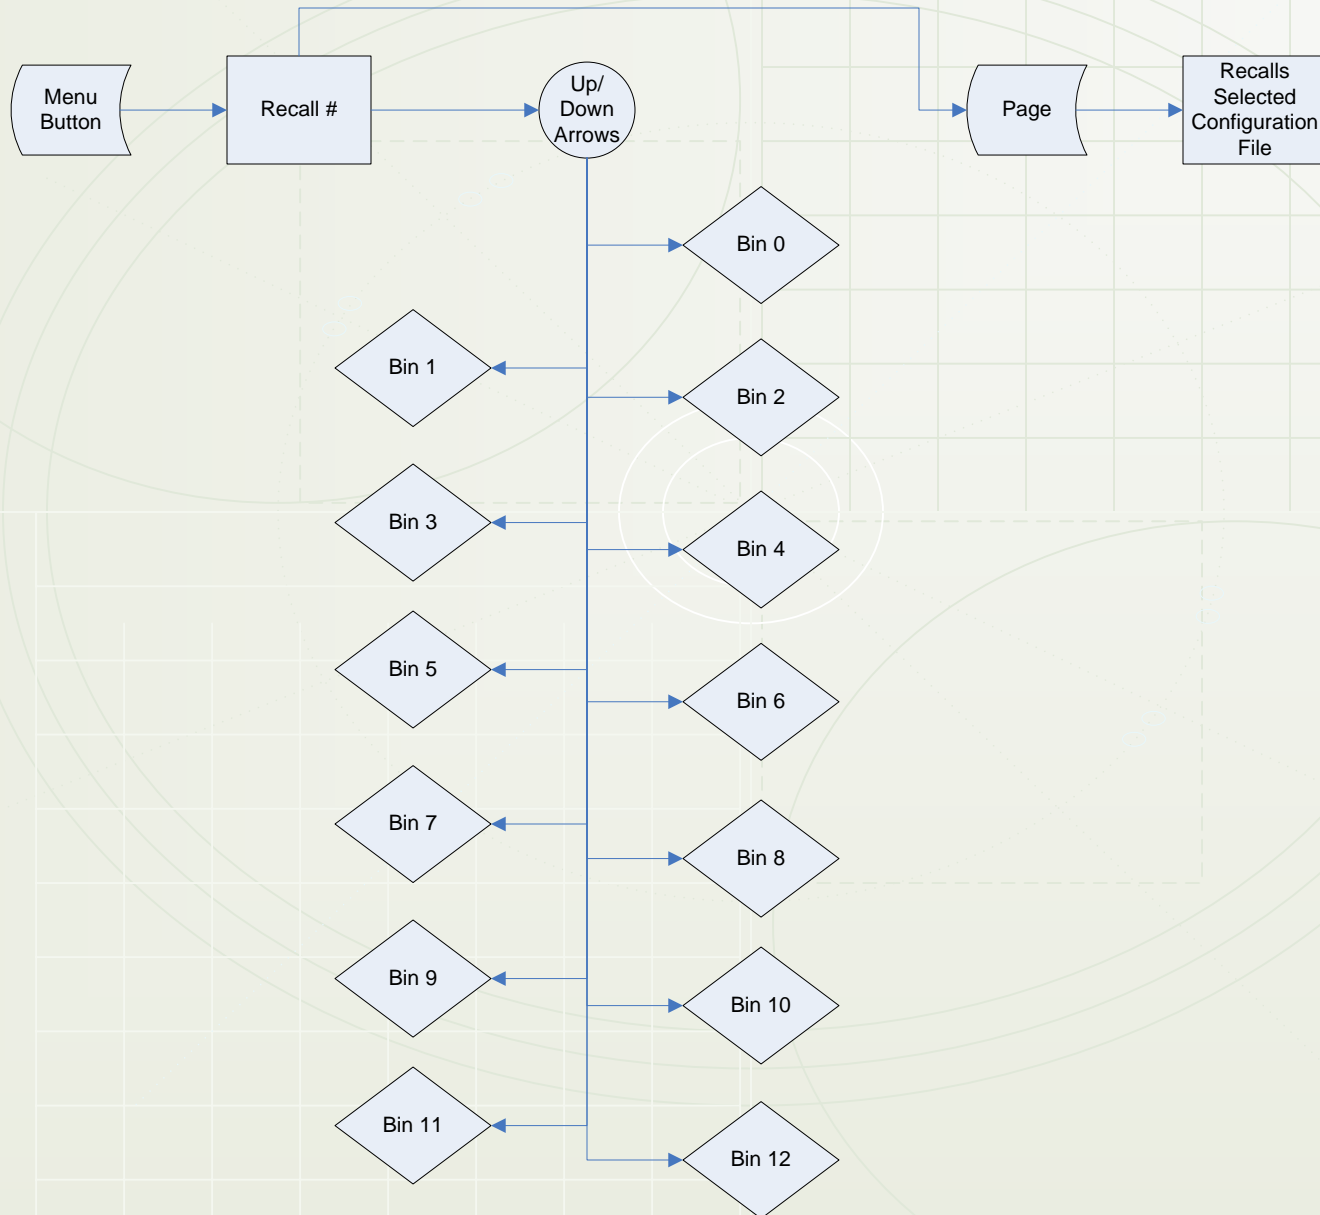

Quantum Composers 9530 Series Pulse Generator – Menu Structure

Advanced Channel Menus – The following can be used to access Channels A through H by pressing the channel button twice

Quantum Composers 9530 Series Pulse Generator – Menu Structure

Gate Menu

Quantum Composers 9530 Series Pulse Generator – Menu Structure

Trigger Menu

Quantum Composers 9530 Series Pulse Generator – Menu Structure

Rate & Clock Source Menu

Quantum Composers 9530 Series Pulse Generator – Menu Structure

Shot Counter Menu

Quantum Composers 9530 Series Pulse Generator – Menu Structure

System Configuration Menu

Quantum Composers 9530 Series Pulse Generator – Menu Structure

Store Menu

Quantum Composers 9530 Series Pulse Generator – Menu Structure

Recall Menu

Quantum Composers 9530 Series Pulse Generator – Menu Structure

Auxiliary Page

Quantum Composers 9530 Series Pulse Generator – Menu Structure

Info Page