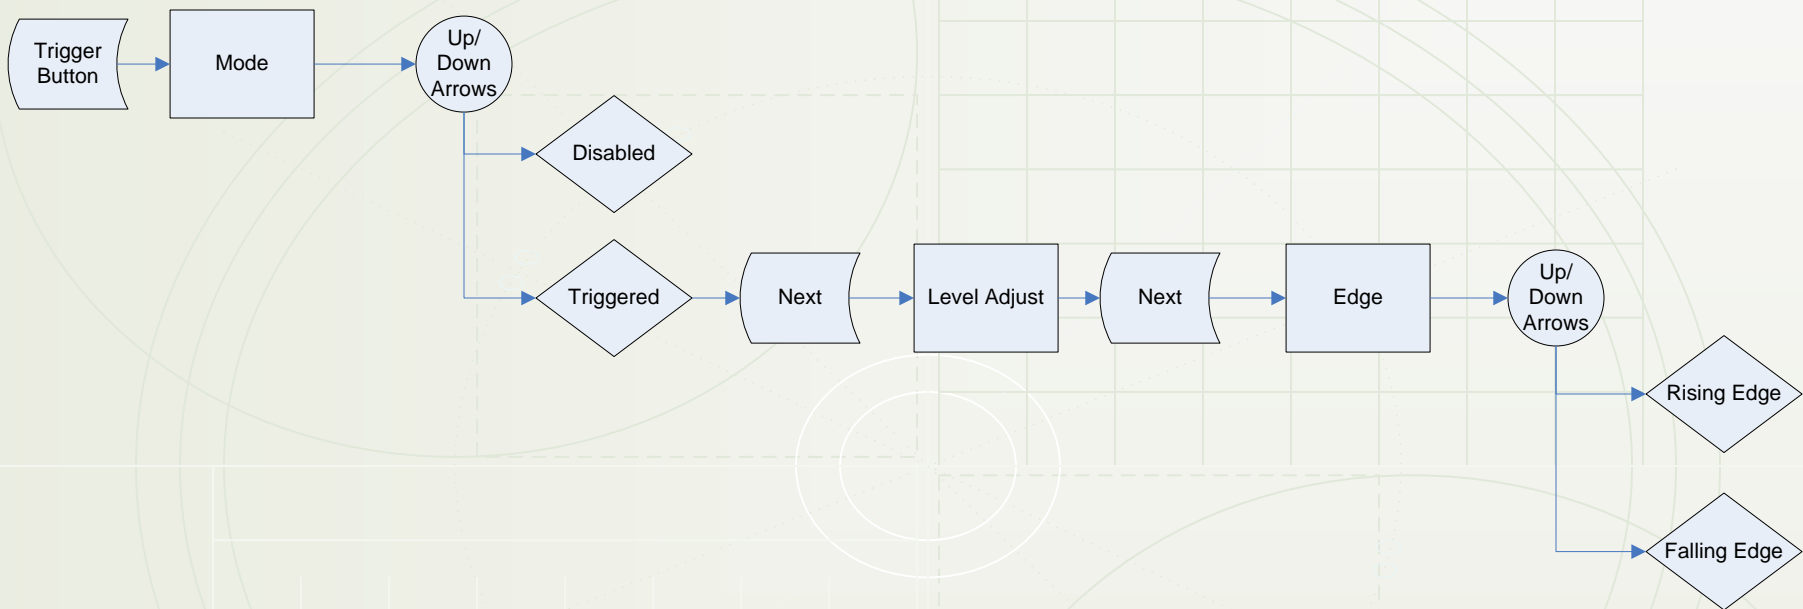

Quantum Composers 9530 Series Pulse Generator – Menu Structure

Channel Menus – The following can be used to access Channels A through H

Quantum Composers 9530 Series Pulse Generator – Menu Structure

Channel Menus – The following can be used to access Channels A through H

Quantum Composers 9530 Series Pulse Generator – Menu Structure

Advanced Channel Menus – The following can be used to access Channels A through H by pressing the channel button twice

Quantum Composers 9530 Series Pulse Generator – Menu Structure

Gate Menu

Quantum Composers 9530 Series Pulse Generator – Menu Structure

Trigger Menu

Quantum Composers 9530 Series Pulse Generator – Menu Structure

Rate & Clock Source Menu

Quantum Composers 9530 Series Pulse Generator – Menu Structure