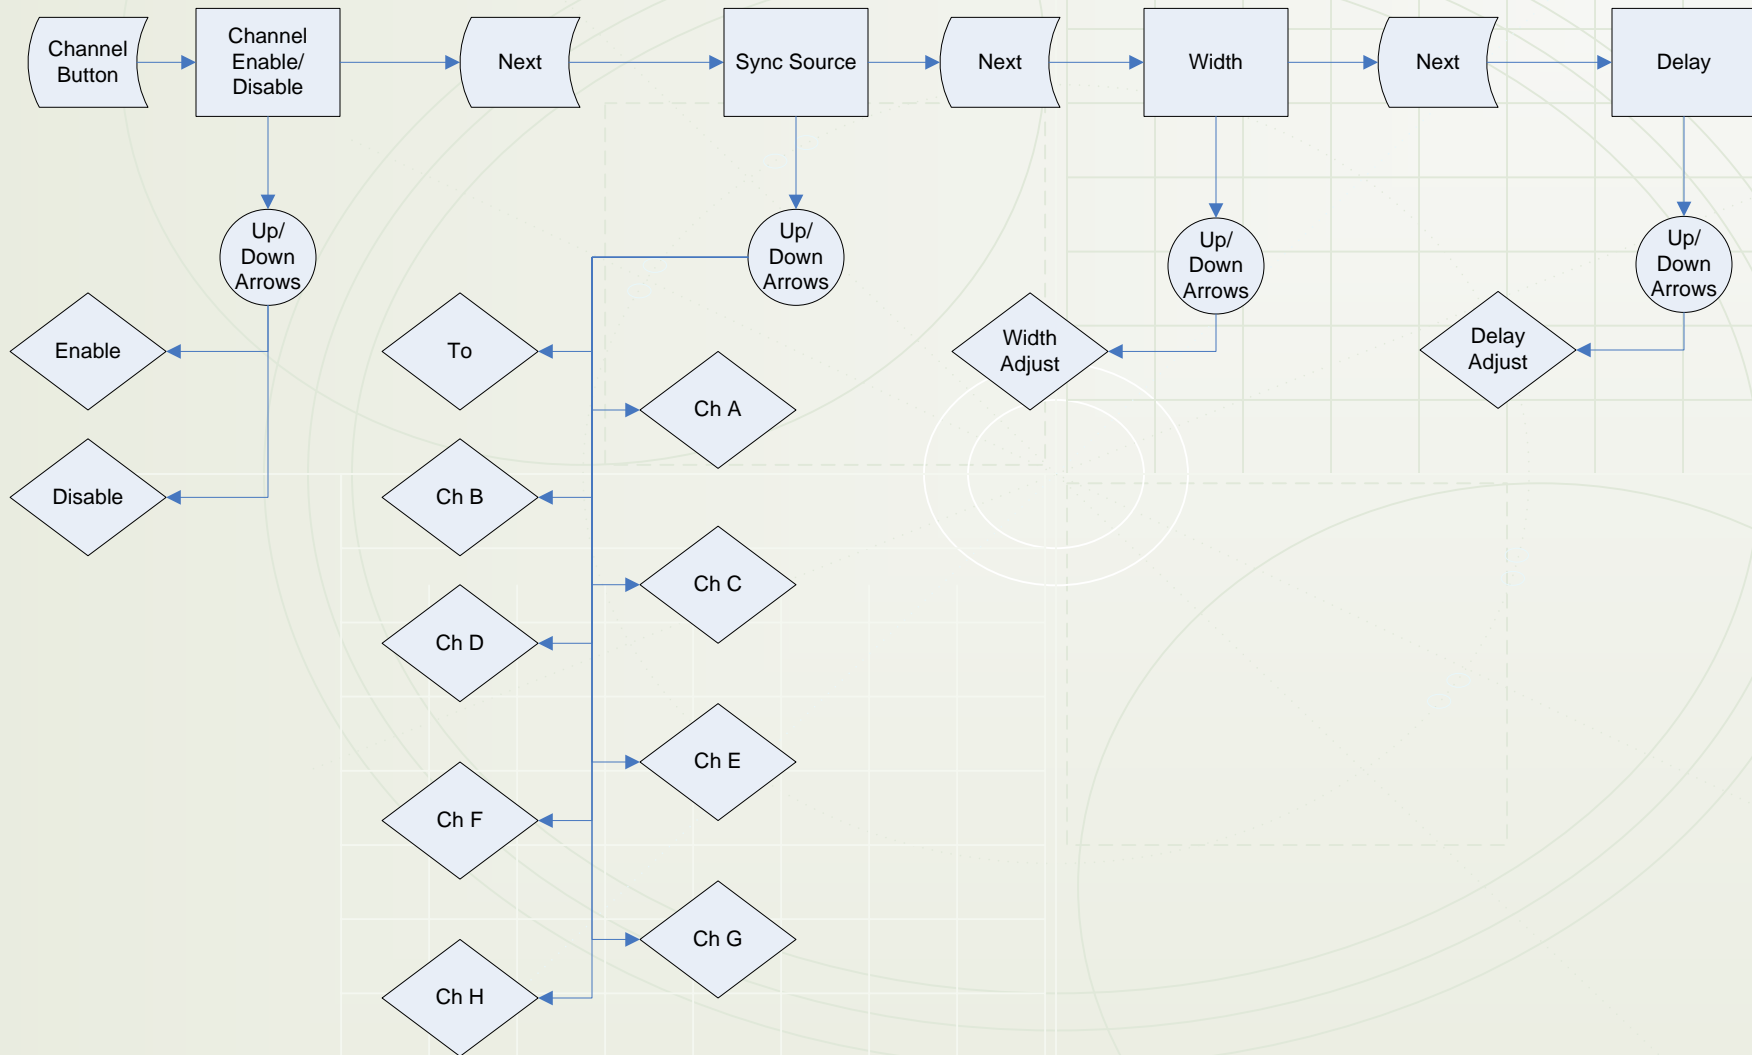

Quantum Composers 9530 Series Pulse Generator – Menu Structure

Channel Menus – The following can be used to access Channels A through H

Quantum Composers 9530 Series Pulse Generator – Menu Structure

Channel Menus – The following can be used to access Channels A through H

Quantum Composers 9530 Series Pulse Generator – Menu Structure

Advanced Channel Menus – The following can be used to access Channels A through H by pressing the channel button twice

Quantum Composers 9530 Series Pulse Generator – Menu Structure

Gate Menu

Quantum Composers 9530 Series Pulse Generator – Menu Structure

Trigger Menu

Quantum Composers 9530 Series Pulse Generator – Menu Structure

Rate & Clock Source Menu

Quantum Composers 9530 Series Pulse Generator – Menu Structure