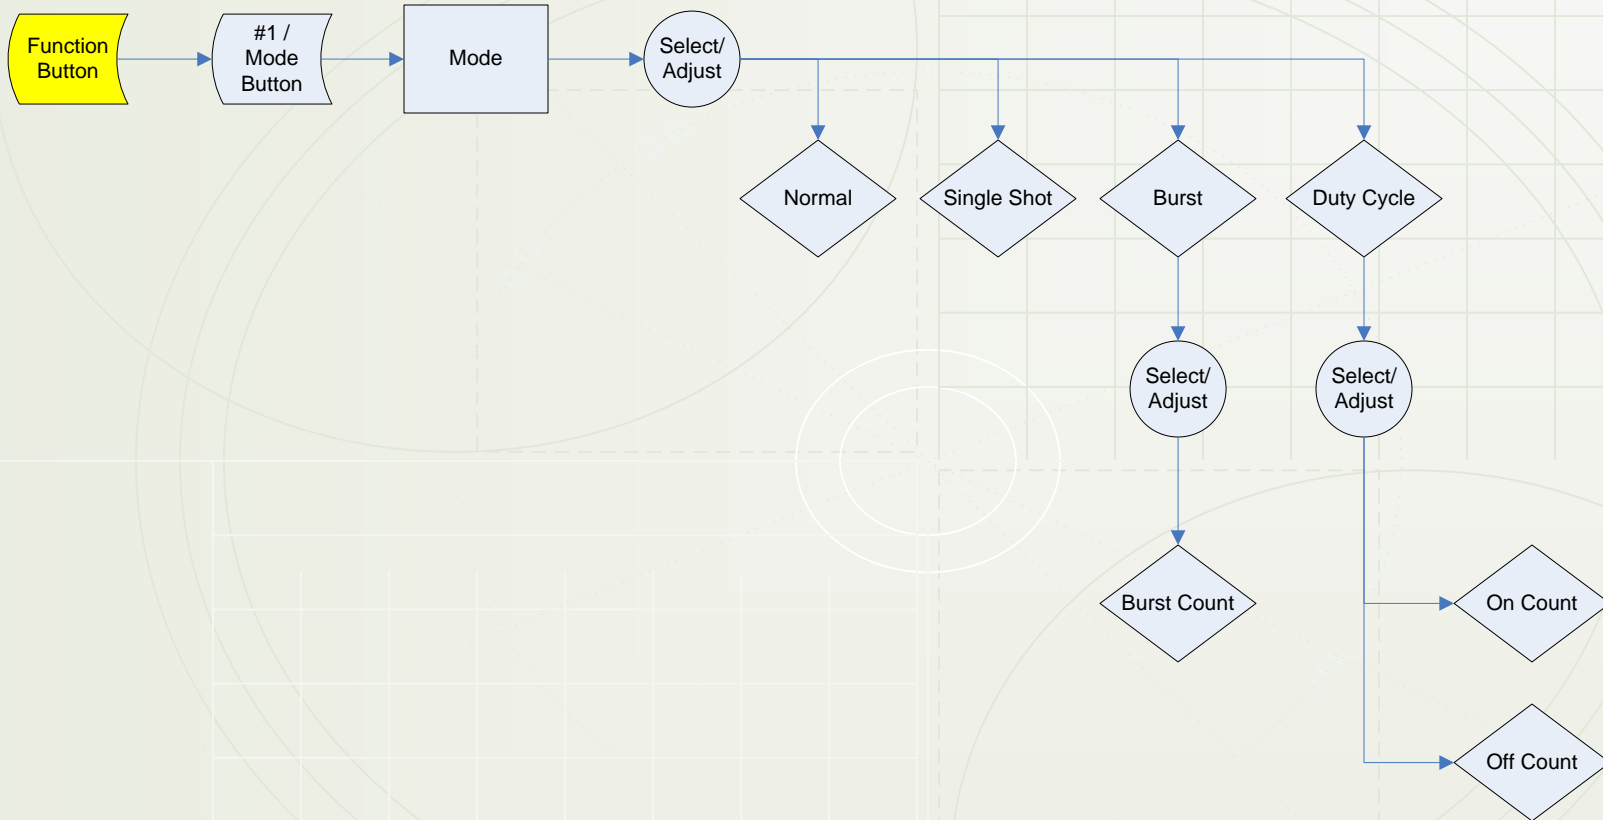

Quantum Composers 9520 Series Pulse Generator – Menu Structure

Channel Menus – The following can be used to access Channels A through H

Quantum Composers 9520 Series Pulse Generator – Menu Structure

Advanced Channel Menus – The following can be used to access the advanced function for Channels A through H

Quantum Composers 9520 Series Pulse Generator – Menu Structure

Advanced Channel Menus – The following can be used to access the advanced function for Channels A through H

Quantum Composers 9520 Series Pulse Generator – Menu Structure

Gate Menu

Quantum Composers 9520 Series Pulse Generator – Menu Structure

Trigger Menu

Quantum Composers 9520 Series Pulse Generator – Menu Structure

System Mode Menu

Quantum Composers 9520 Series Pulse Generator – Menu Structure

System Menu

Quantum Composers 9520 Series Pulse Generator – Menu Structure

Rate Menu

Quantum Composers 9520 Series Pulse Generator – Menu Structure

Store Menu

Quantum Composers 9520 Series Pulse Generator – Menu Structure