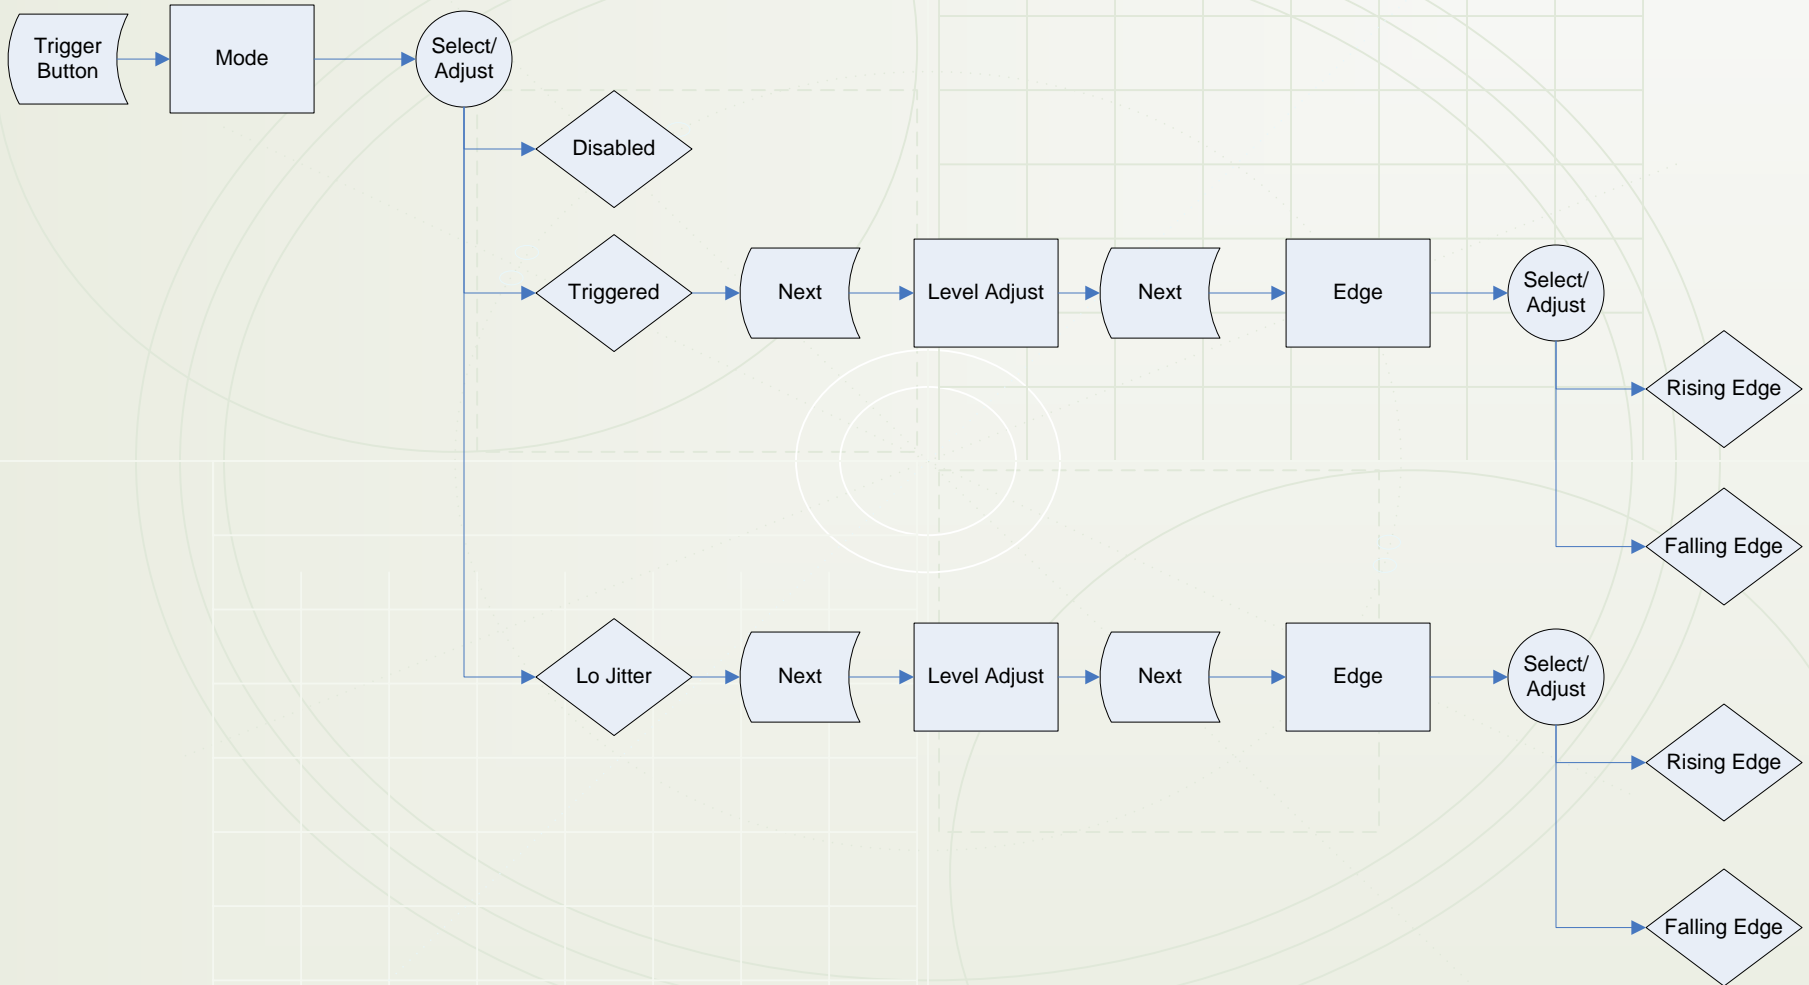

Quantum Composers 9520 Series Pulse Generator – Menu Structure

Channel Menus – The following can be used to access Channels A through H

Quantum Composers 9520 Series Pulse Generator – Menu Structure

Channel Menus – The following can be used to access Channels A through H

Quantum Composers 9520 Series Pulse Generator – Menu Structure

Channel Menus – The following can be used to access Channels A through H

Quantum Composers 9520 Series Pulse Generator – Menu Structure

Advanced Channel Menus – The following can be used to access the advanced function for Channels A through H

Quantum Composers 9520 Series Pulse Generator – Menu Structure

Advanced Channel Menus – The following can be used to access the advanced function for Channels A through H

Quantum Composers 9520 Series Pulse Generator – Menu Structure

Gate Menu

Quantum Composers 9520 Series Pulse Generator – Menu Structure

Trigger Menu

Quantum Composers 9520 Series Pulse Generator – Menu Structure

System Mode Menu

Quantum Composers 9520 Series Pulse Generator – Menu Structure