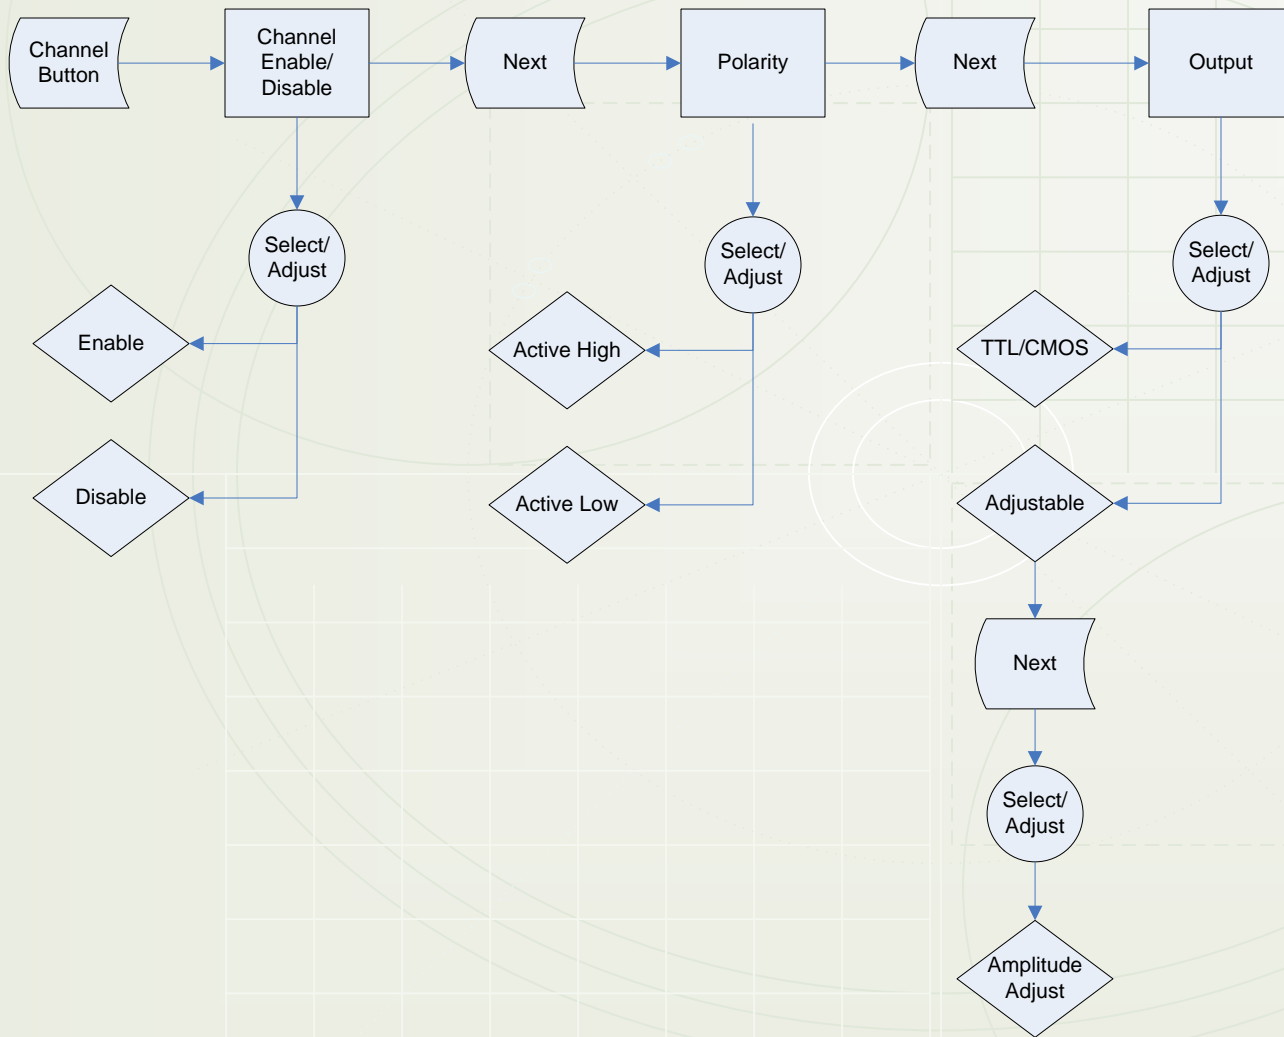

Quantum Composers 9520 Series Pulse Generator – Menu Structure

Channel Menus – The following can be used to access Channels A through H

Quantum Composers 9520 Series Pulse Generator – Menu Structure

Channel Menus – The following can be used to access Channels A through H

Quantum Composers 9520 Series Pulse Generator – Menu Structure

Channel Menus – The following can be used to access Channels A through H

Quantum Composers 9520 Series Pulse Generator – Menu Structure

Advanced Channel Menus – The following can be used to access the advanced function for Channels A through H

Quantum Composers 9520 Series Pulse Generator – Menu Structure

Advanced Channel Menus – The following can be used to access the advanced function for Channels A through H

Quantum Composers 9520 Series Pulse Generator – Menu Structure