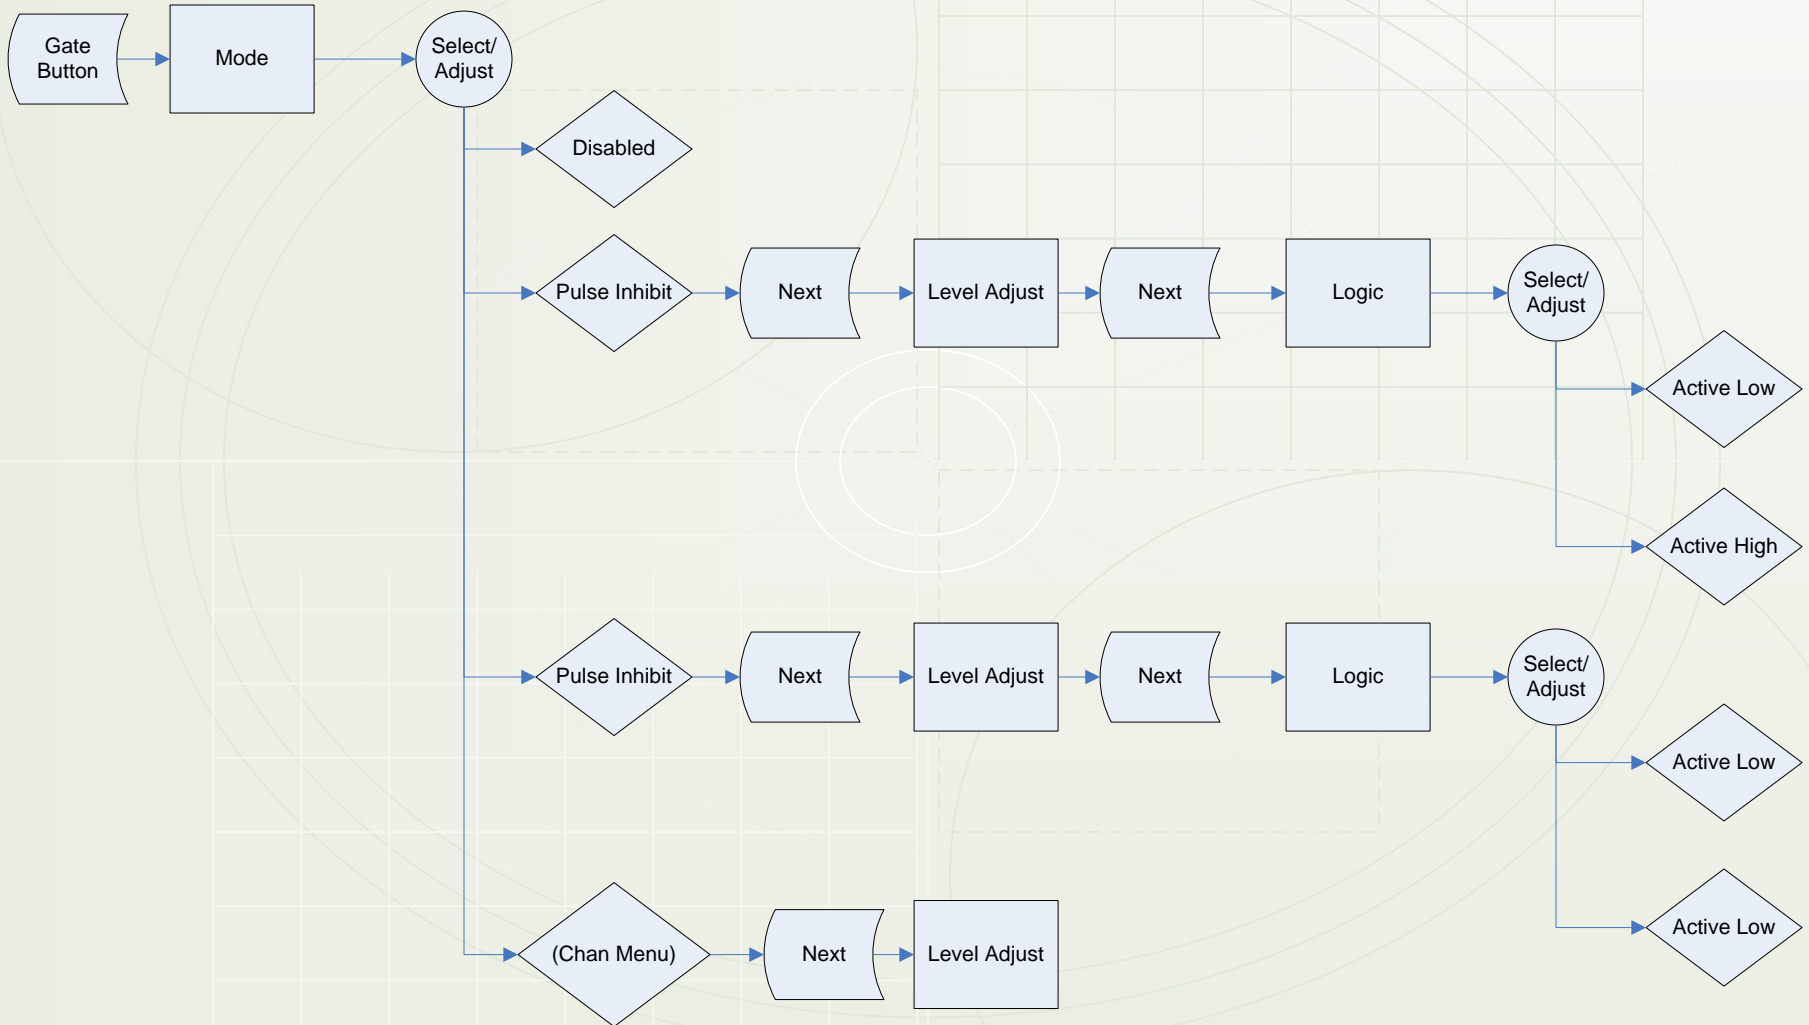

Quantum Composers 9520 Series Pulse Generator – Menu Structure

Gate Menu