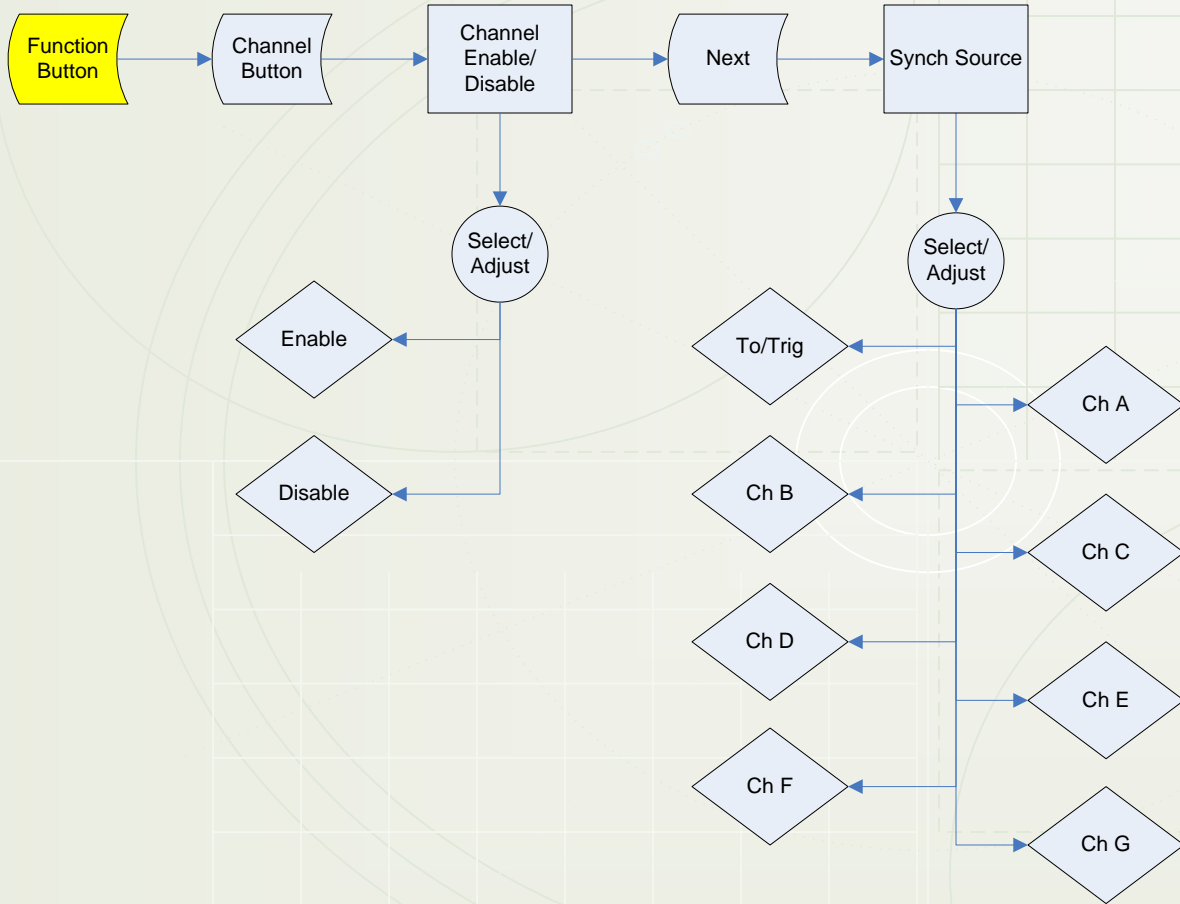

Quantum Composers 9520 Series Pulse Generator – Menu Structure

Channel Menus – The following can be used to access Channels A through H

Quantum Composers 9520 Series Pulse Generator – Menu Structure

Channel Menus – The following can be used to access Channels A through H

Quantum Composers 9520 Series Pulse Generator – Menu Structure

Channel Menus – The following can be used to access Channels A through H

Quantum Composers 9520 Series Pulse Generator – Menu Structure

Advanced Channel Menus – The following can be used to access the advanced function for Channels A through H

Quantum Composers 9520 Series Pulse Generator – Menu Structure

Advanced Channel Menus – The following can be used to access the advanced function for Channels A through H

Quantum Composers 9520 Series Pulse Generator – Menu Structure