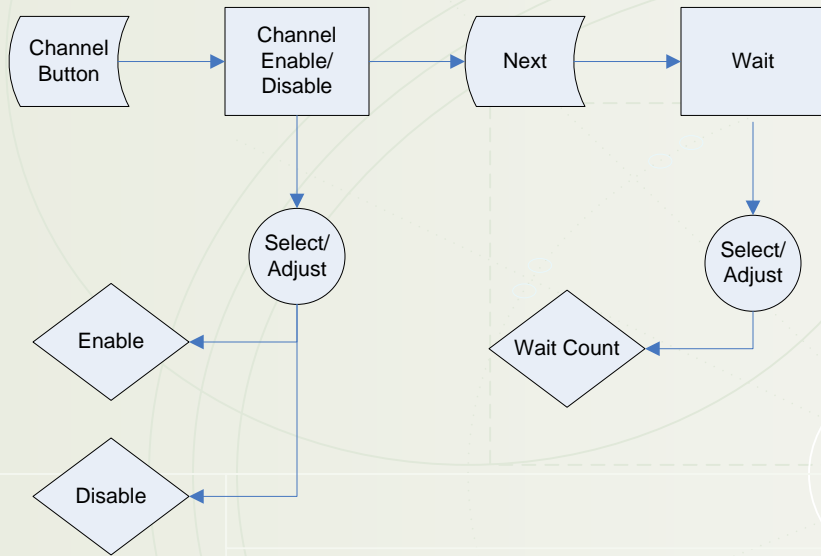

Quantum Composers 9520 Series Pulse Generator – Menu Structure

Channel Menus – The following can be used to access Channels A through H

Quantum Composers 9520 Series Pulse Generator – Menu Structure

Channel Menus – The following can be used to access Channels A through H

Quantum Composers 9520 Series Pulse Generator – Menu Structure

Channel Menus – The following can be used to access Channels A through H

Quantum Composers 9520 Series Pulse Generator – Menu Structure

Advanced Channel Menus – The following can be used to access the advanced function for Channels A through H

Quantum Composers 9520 Series Pulse Generator – Menu Structure

Advanced Channel Menus – The following can be used to access the advanced function for Channels A through H

Quantum Composers 9520 Series Pulse Generator – Menu Structure