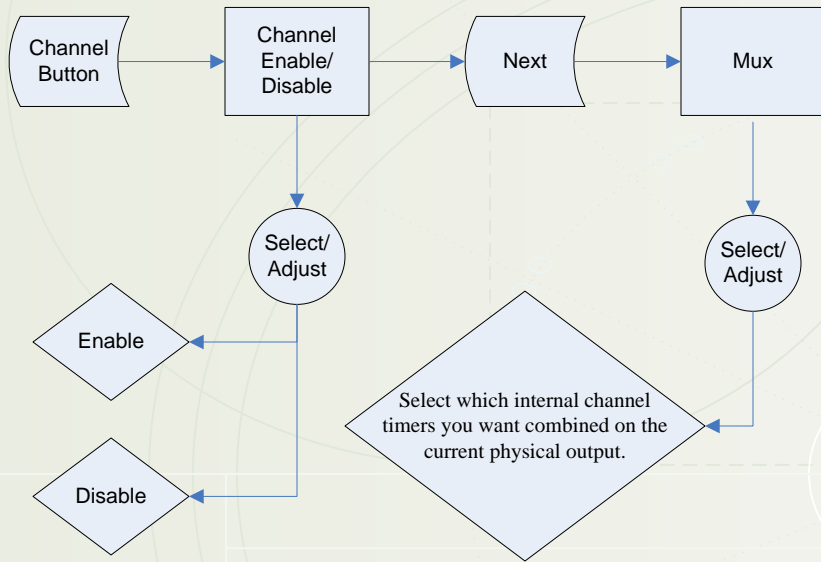

Quantum Composers 9520 Series Pulse Generator – Menu Structure

Channel Menus – The following can be used to access Channels A through H

Quantum Composers 9520 Series Pulse Generator – Menu Structure

Channel Menus – The following can be used to access Channels A through H

Quantum Composers 9520 Series Pulse Generator – Menu Structure

Channel Menus – The following can be used to access Channels A through H

Quantum Composers 9520 Series Pulse Generator – Menu Structure

Advanced Channel Menus – The following can be used to access the advanced function for Channels A through H

Quantum Composers 9520 Series Pulse Generator – Menu Structure

Advanced Channel Menus – The following can be used to access the advanced function for Channels A through H

Quantum Composers 9520 Series Pulse Generator – Menu Structure