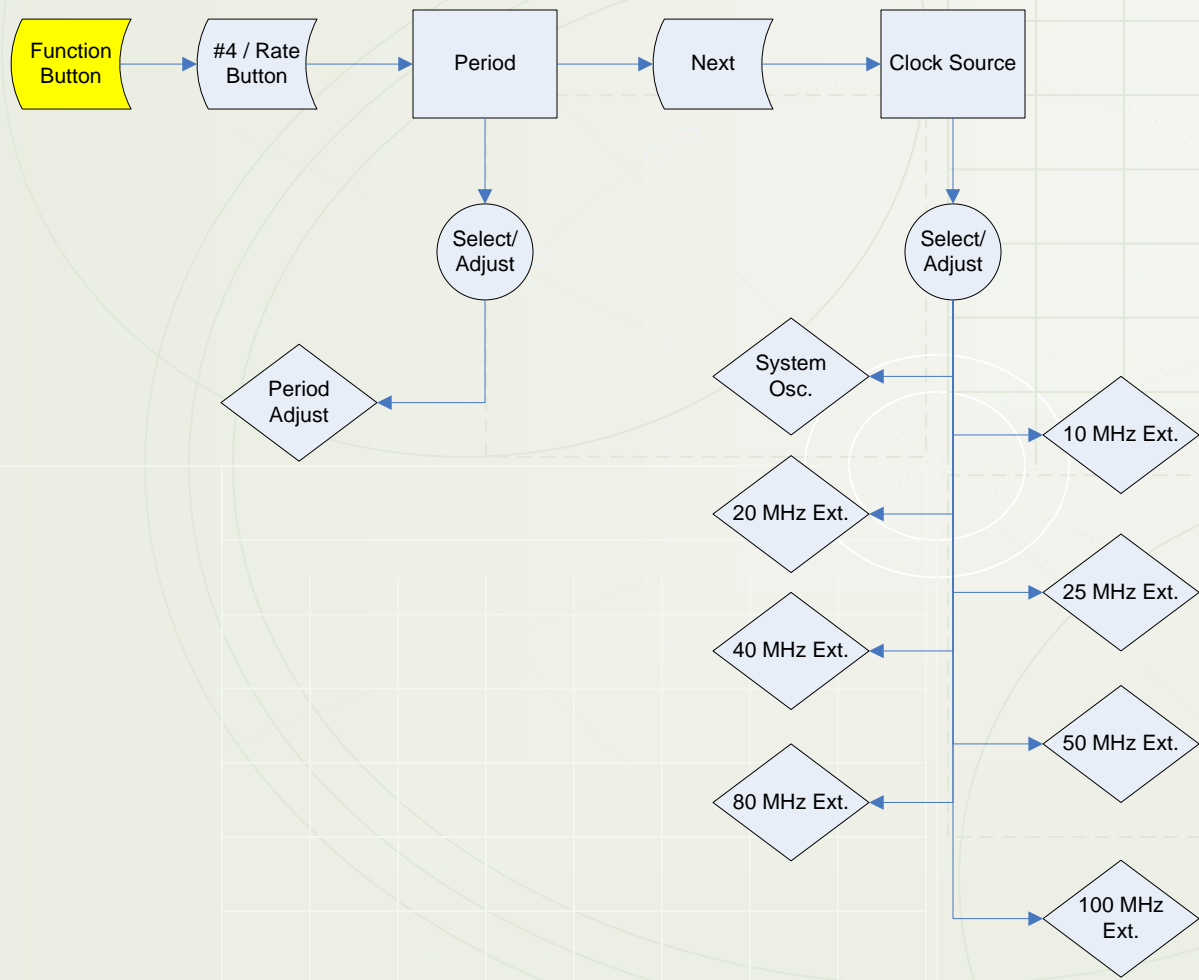

Quantum Composers 9520 Series Pulse Generator – Menu Structure

Channel Menus – The following can be used to access Channels A through H

Quantum Composers 9520 Series Pulse Generator – Menu Structure

Advanced Channel Menus – The following can be used to access the advanced function for Channels A through H

Quantum Composers 9520 Series Pulse Generator – Menu Structure

Advanced Channel Menus – The following can be used to access the advanced function for Channels A through H

Quantum Composers 9520 Series Pulse Generator – Menu Structure

Gate Menu

Quantum Composers 9520 Series Pulse Generator – Menu Structure

Trigger Menu

Quantum Composers 9520 Series Pulse Generator – Menu Structure

System Mode Menu

Quantum Composers 9520 Series Pulse Generator – Menu Structure

System Menu

Quantum Composers 9520 Series Pulse Generator – Menu Structure

Rate Menu

Quantum Composers 9520 Series Pulse Generator – Menu Structure

Store Menu

Quantum Composers 9520 Series Pulse Generator – Menu Structure