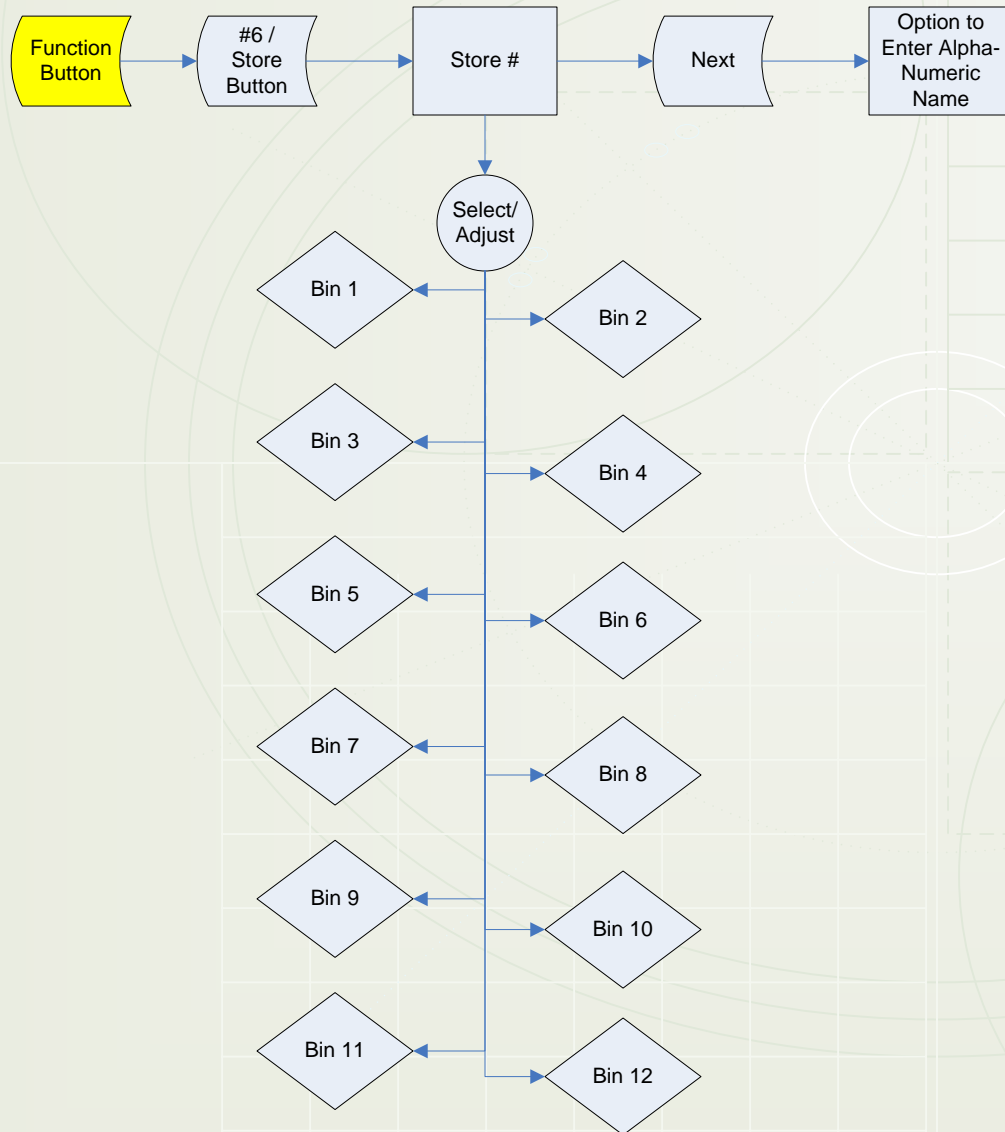

Gate Menu

Quantum Composers 9520 Series Pulse Generator – Menu Structure

Trigger Menu

Quantum Composers 9520 Series Pulse Generator – Menu Structure

System Mode Menu

Quantum Composers 9520 Series Pulse Generator – Menu Structure

System Menu

Quantum Composers 9520 Series Pulse Generator – Menu Structure

Rate Menu

Quantum Composers 9520 Series Pulse Generator – Menu Structure

Store Menu

Quantum Composers 9520 Series Pulse Generator – Menu Structure

Recall Menu

Quantum Composers 9520 Series Pulse Generator – Menu Structure

Info Page