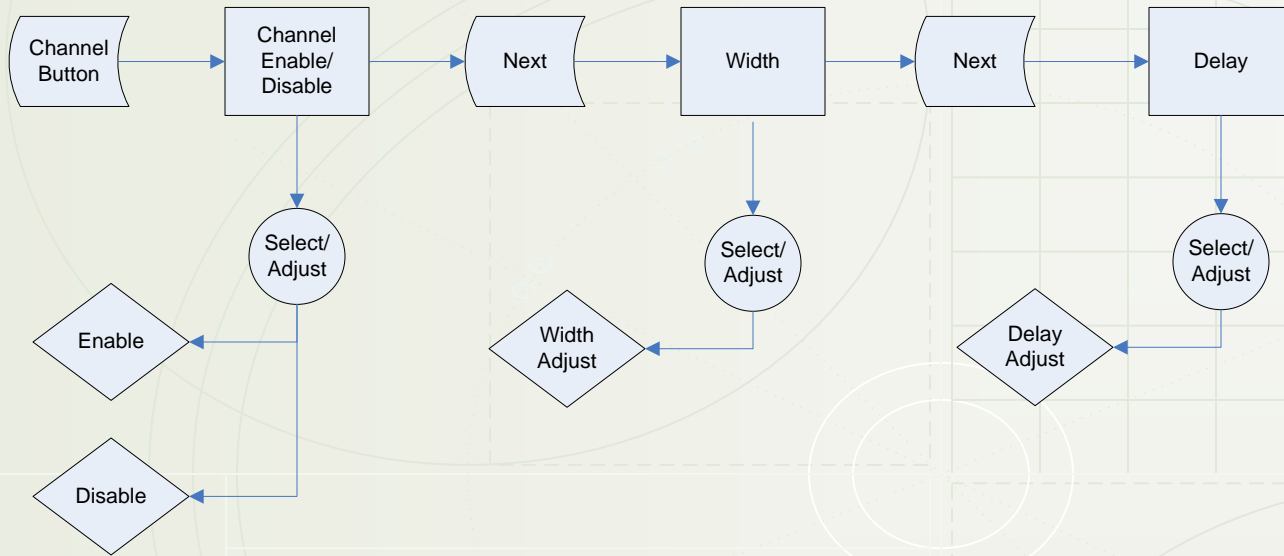

Quantum Composers 9520 Series Pulse Generator – Menu Structure

Channel Menus – The following can be used to access Channels A through H

Quantum Composers 9520 Series Pulse Generator – Menu Structure

Channel Menus – The following can be used to access Channels A through H

Quantum Composers 9520 Series Pulse Generator – Menu Structure

Channel Menus – The following can be used to access Channels A through H

Quantum Composers 9520 Series Pulse Generator – Menu Structure

Advanced Channel Menus – The following can be used to access the advanced function for Channels A through H

Quantum Composers 9520 Series Pulse Generator – Menu Structure

Advanced Channel Menus – The following can be used to access the advanced function for Channels A through H

Quantum Composers 9520 Series Pulse Generator – Menu Structure