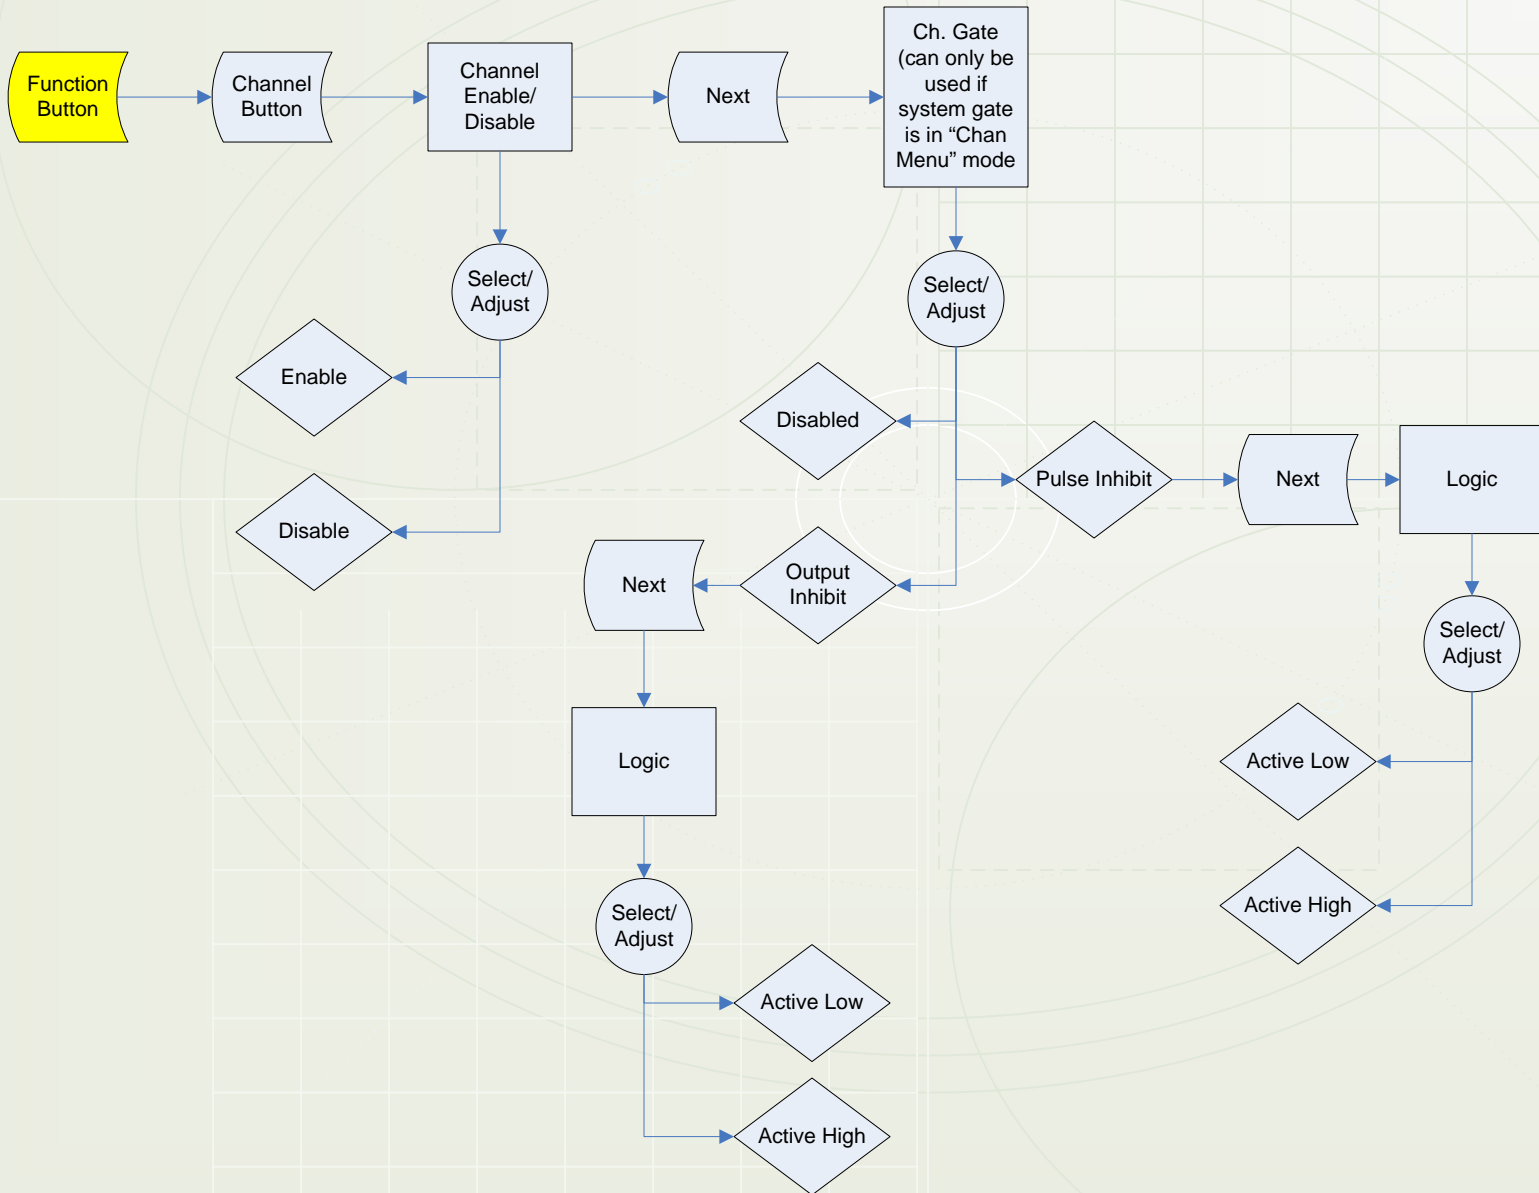

Quantum Composers 9520 Series Pulse Generator – Menu Structure

Channel Menus – The following can be used to access Channels A through H

Quantum Composers 9520 Series Pulse Generator – Menu Structure

Channel Menus – The following can be used to access Channels A through H

Quantum Composers 9520 Series Pulse Generator – Menu Structure

Channel Menus – The following can be used to access Channels A through H

Quantum Composers 9520 Series Pulse Generator – Menu Structure

Advanced Channel Menus – The following can be used to access the advanced function for Channels A through H

Quantum Composers 9520 Series Pulse Generator – Menu Structure

Advanced Channel Menus – The following can be used to access the advanced function for Channels A through H

Quantum Composers 9520 Series Pulse Generator – Menu Structure