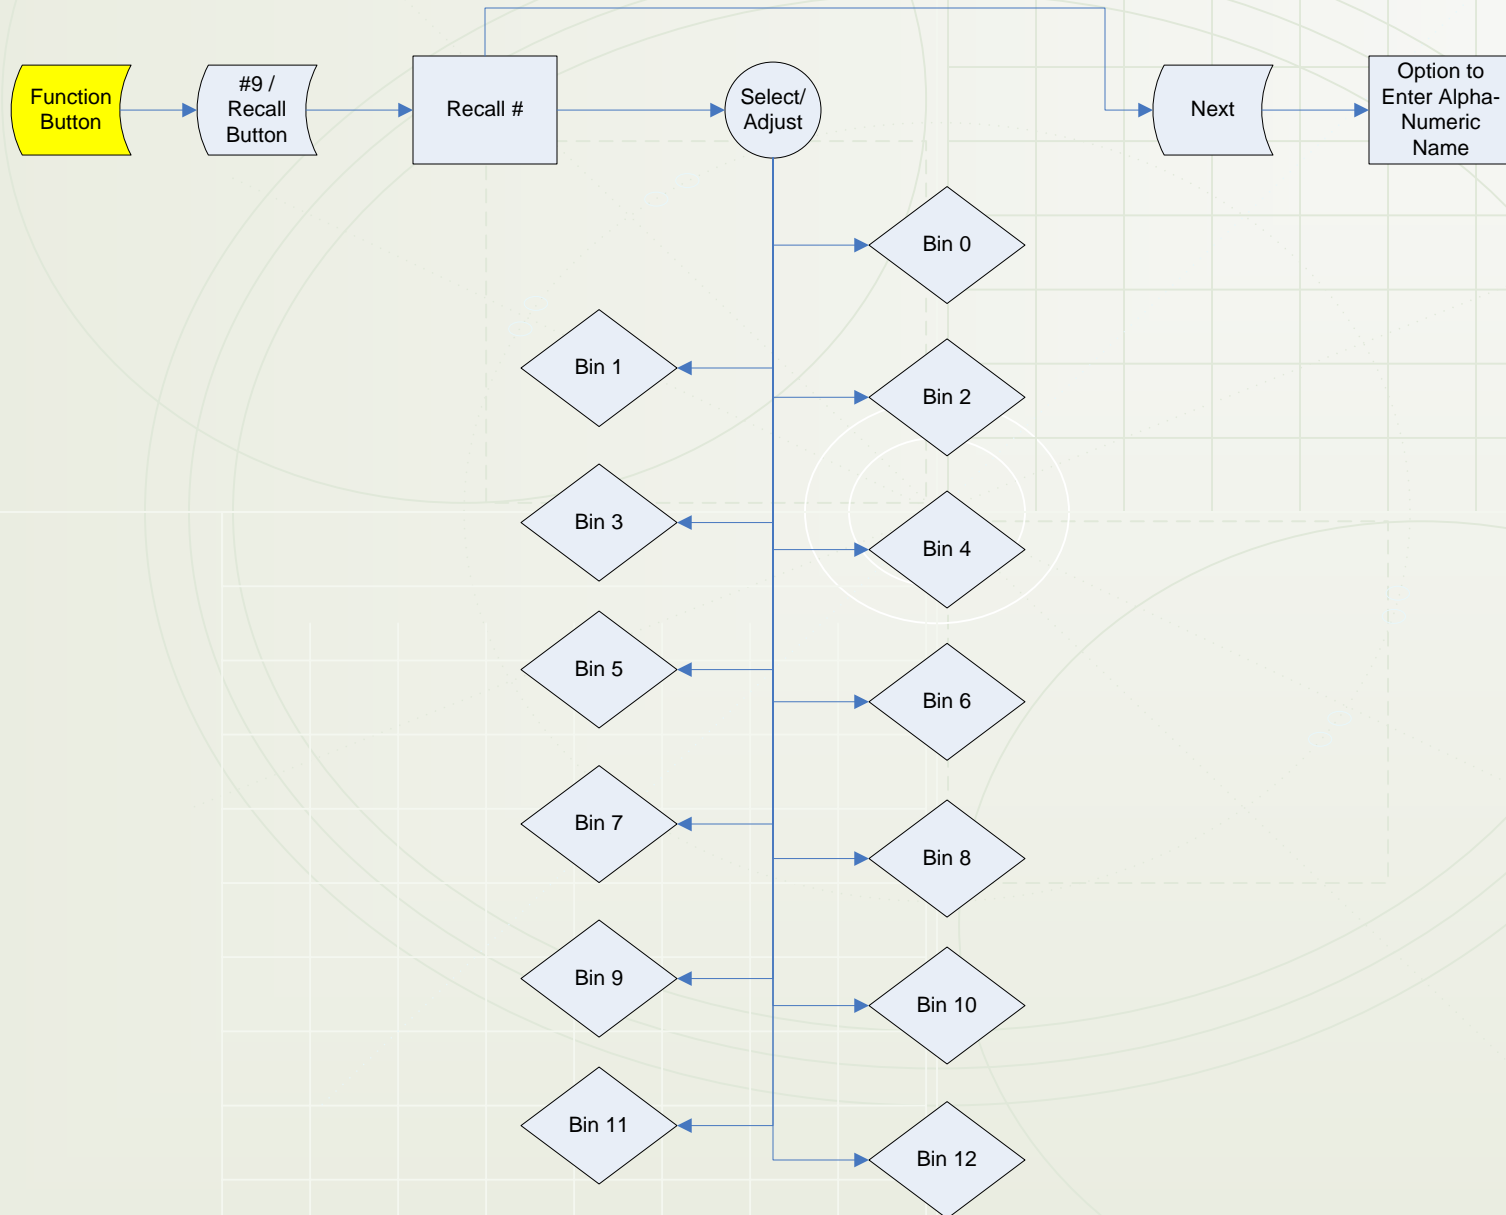

Quantum Composers 9520 Series Pulse Generator – Menu Structure

Advanced Channel Menus – The following can be used to access the advanced function for Channels A through H

Quantum Composers 9520 Series Pulse Generator – Menu Structure

Gate Menu

Quantum Composers 9520 Series Pulse Generator – Menu Structure

Trigger Menu

Quantum Composers 9520 Series Pulse Generator – Menu Structure

System Mode Menu

Quantum Composers 9520 Series Pulse Generator – Menu Structure

System Menu

Quantum Composers 9520 Series Pulse Generator – Menu Structure

Rate Menu

Quantum Composers 9520 Series Pulse Generator – Menu Structure

Store Menu

Quantum Composers 9520 Series Pulse Generator – Menu Structure

Recall Menu

Quantum Composers 9520 Series Pulse Generator – Menu Structure

Info Page