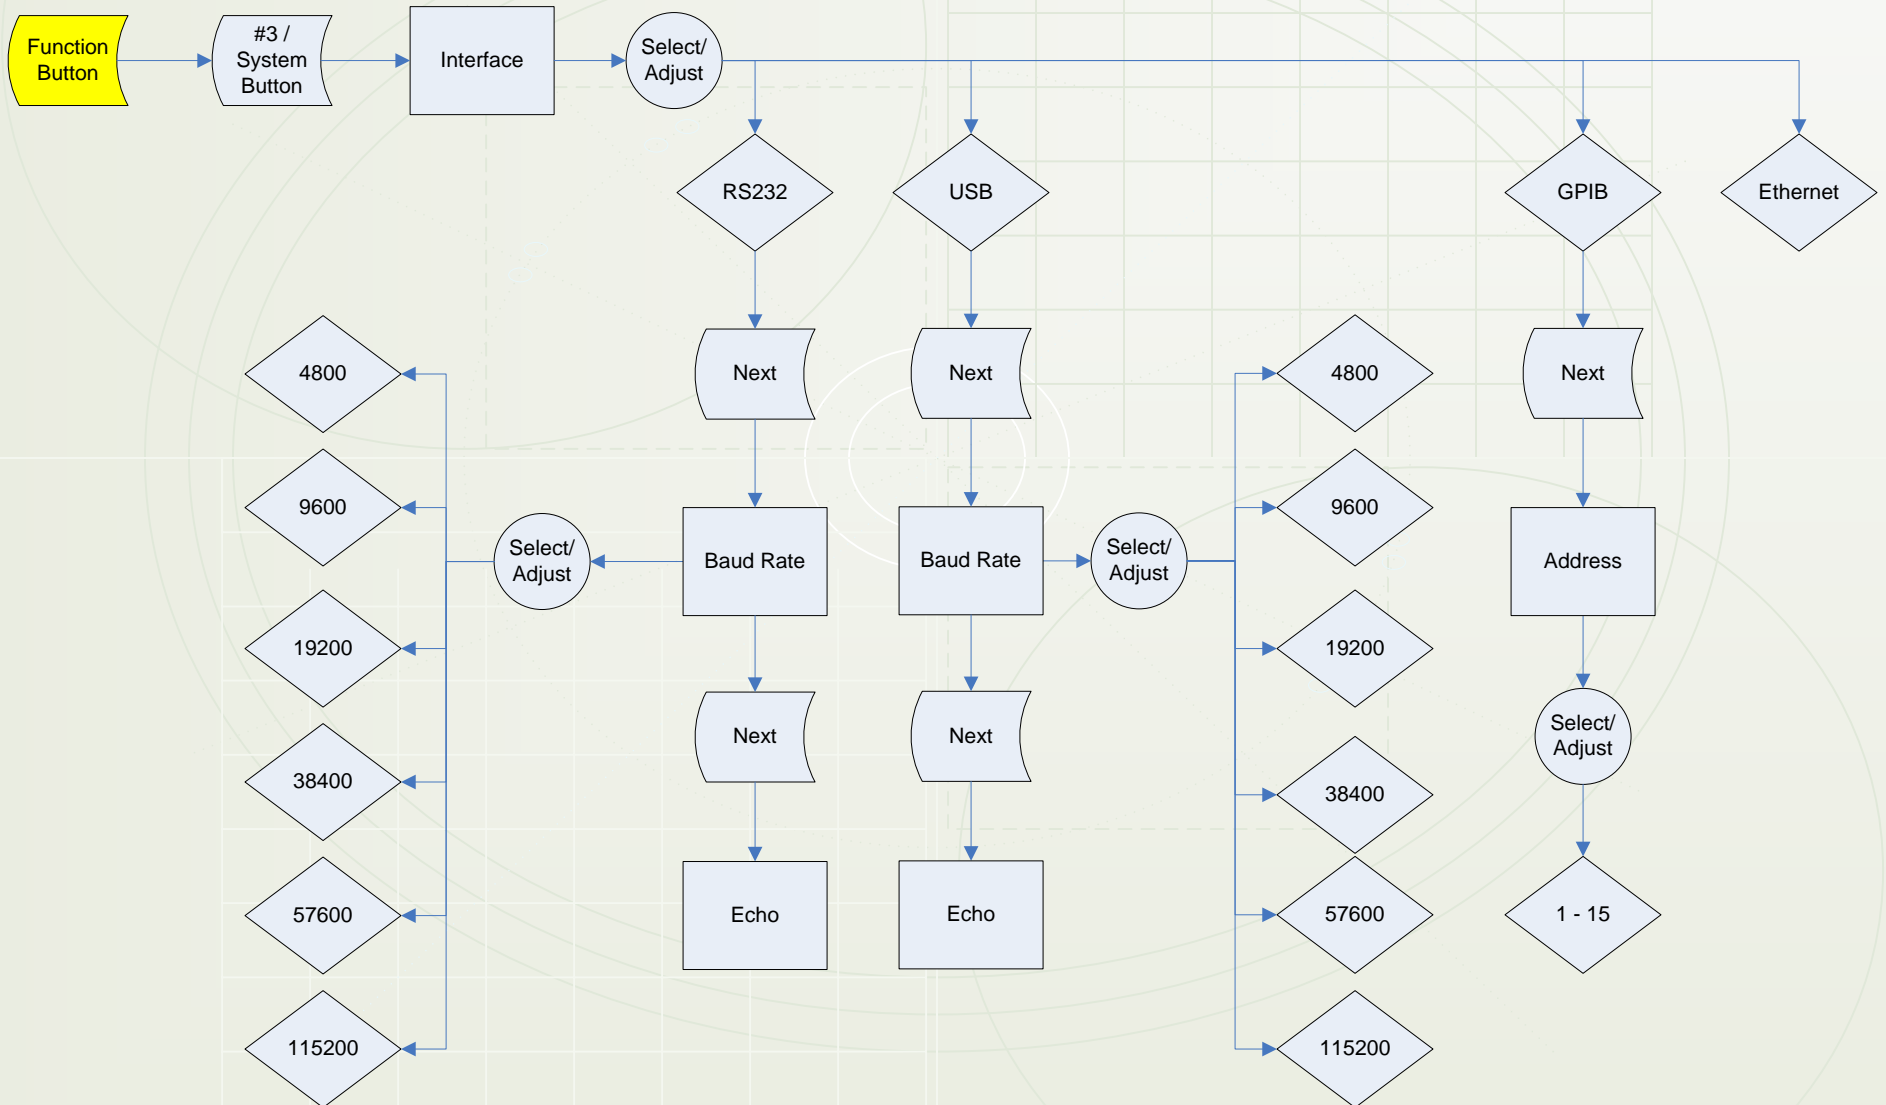

Quantum Composers 9520 Series Pulse Generator – Menu Structure

Advanced Channel Menus – The following can be used to access the advanced function for Channels A through H

Quantum Composers 9520 Series Pulse Generator – Menu Structure

Gate Menu

Quantum Composers 9520 Series Pulse Generator – Menu Structure

Trigger Menu

Quantum Composers 9520 Series Pulse Generator – Menu Structure

System Mode Menu

Quantum Composers 9520 Series Pulse Generator – Menu Structure

System Menu

Quantum Composers 9520 Series Pulse Generator – Menu Structure

Rate Menu

Quantum Composers 9520 Series Pulse Generator – Menu Structure

Store Menu

Quantum Composers 9520 Series Pulse Generator – Menu Structure

Recall Menu

Quantum Composers 9520 Series Pulse Generator – Menu Structure

Info Page