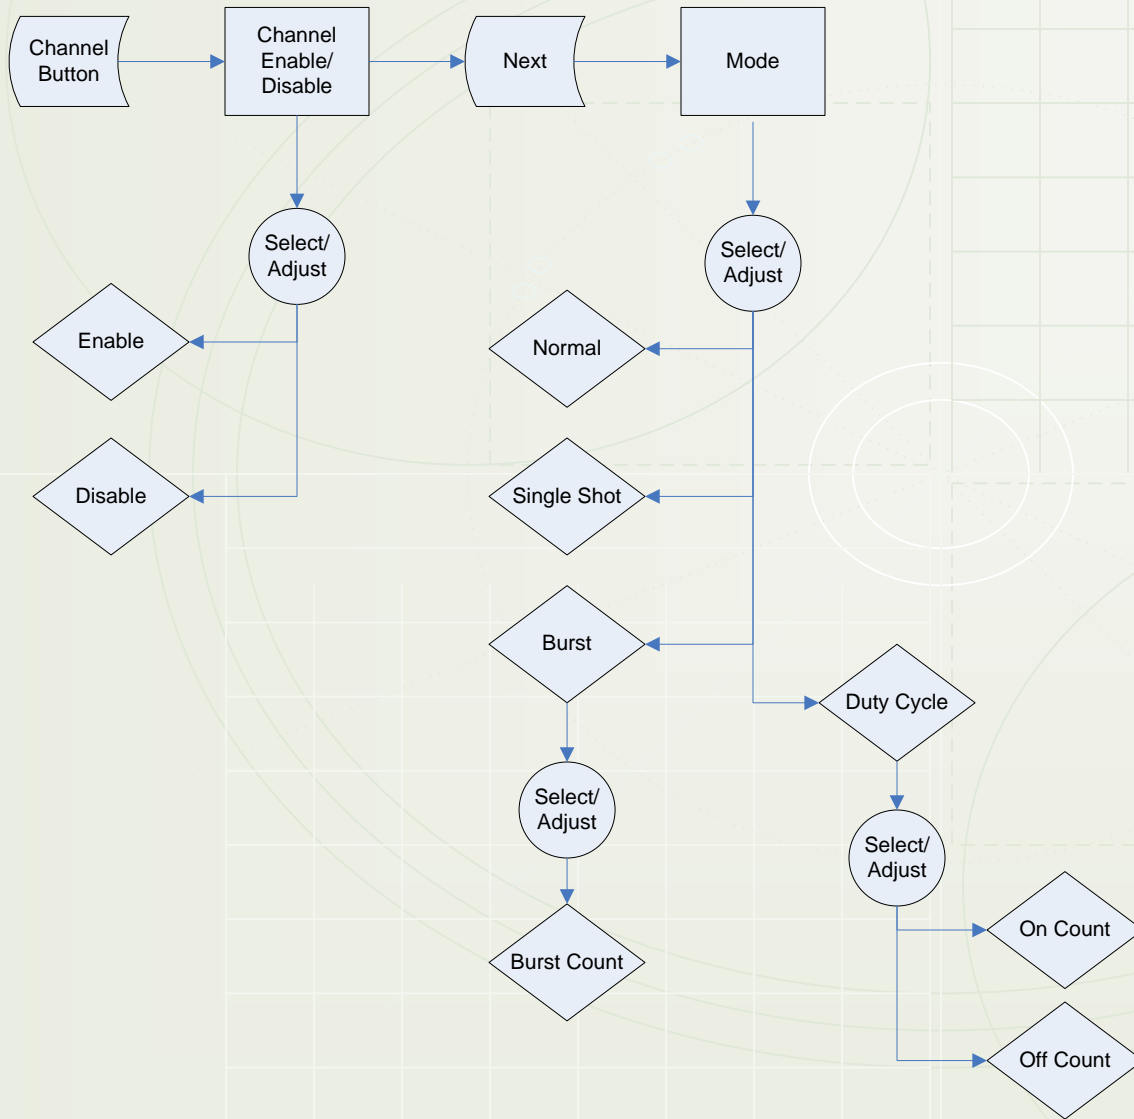

Quantum Composers 9520 Series Pulse Generator – Menu Structure

Channel Menus – The following can be used to access Channels A through H

Quantum Composers 9520 Series Pulse Generator – Menu Structure

Channel Menus – The following can be used to access Channels A through H

Quantum Composers 9520 Series Pulse Generator – Menu Structure

Channel Menus – The following can be used to access Channels A through H

Quantum Composers 9520 Series Pulse Generator – Menu Structure

Advanced Channel Menus – The following can be used to access the advanced function for Channels A through H

Quantum Composers 9520 Series Pulse Generator – Menu Structure

Advanced Channel Menus – The following can be used to access the advanced function for Channels A through H

Quantum Composers 9520 Series Pulse Generator – Menu Structure